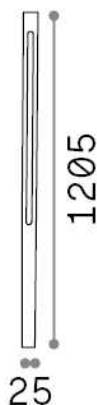

## Outdoor - Floor lamps

<b>Ean</b>	8021696293196
<b>Item</b>	JEDI PT H120 NERO
<b>Installation</b>	Floor lamps
<b>Guarantee</b>	5 years
<b>Gross weight</b>	1.33 kg
<b>Volume</b>	0.00504 m <sup>3</sup>

## Source info

<b>Integrated source</b>	Integrated LED module
<b>Replaceable source</b>	No
<b>Power</b>	19 W
<b>Emission</b>	Direct
<b>Max consumption</b>	max 19,00 W
<b>Features LED</b>	LED SMD
<b>CCT LED</b>	3000 K
<b>Duration LED (t. 25°C)</b>	30000 h
<b>CRI</b>	> 80
<b>Light beam</b>	-
<b>Light beam flux</b>	2250 lm
<b>Useful light flux</b>	900 lm
<b>Photobiological risk</b>	EXEMPT