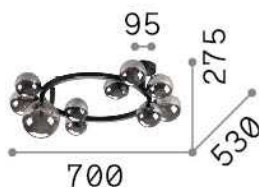

## Indoor - Ceiling lamps

<b>Ean</b>	8021696309286
<b>Item</b>	PERLAGE PL10 FUME'
<b>Installation</b>	Ceiling lamps
<b>Guarantee</b>	5 years
<b>Gross weight</b>	4.27 kg
<b>Volume</b>	0.06048 m <sup>3</sup>

## Source info

<b>Integrated source</b>	Light bulb (included)
<b>Replaceable source</b>	No
<b>Power</b>	G9 max 10 x 15 W
<b>Emission</b>	Diffuse
<b>Max consumption</b>	-
<b>Bulb included</b>	1 - E14 OLIVA 4W 3000K CRI80 SATIN