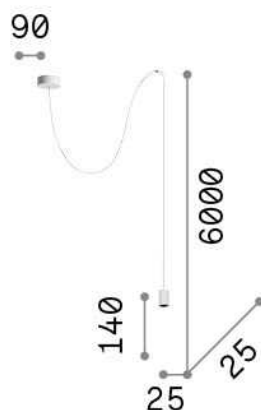

General info

Indoor - Suspensions

Ean	8021696310589
Item	ARCHIMEDE SP CILINDRO BIANCO
Installation	Suspensions
Guarantee	5 years
Gross weight	0.22 kg
Volume	0.001901 m ³

Technical info

Net weight	0.15 kg
Insulation class	II
Protection index	IP20
Compliance	CE
Operating temperature	0° ~ +40 °C
Dimmer	NO, On-Off
Power output	220-240 V AC 50/60 Hz
Power supply	In-built, included Replaceable (by qualified operators only), electronic

Source info

Integrated source	Integrated LED module
Replaceable source	Replaceable (by qualified operators only)
Power	LED 4 W
Emission	Direct
Max consumption	max 4,00 W
Features LED	LED SMD
CCT LED	3000 K
Duration LED (t. 25°C)	50000 h
CRI	> 90
Light beam	24°
Light beam flux	250 lm
Useful light flux	210 lm
Photobiological risk	2
Bulb included	1 - E14 OLIVA 4W 3000K CRI80 SATIN