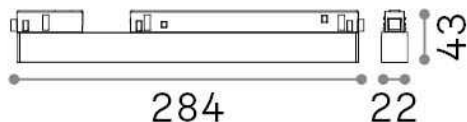

General info

Technical - Systems

Ean	8021696317960
Item	EGO WIDE 07W 4000K ON-OFF BK
Installation	Systems
Guarantee	5 years
Gross weight	0.3 kg
Volume	0.001042 m ³

Technical info

Net weight	0.2 kg
Insulation class	III
Protection index	IP20
Compliance	CE
Operating temperature	0° ~ +40 °C
Dimmer	NO, On-Off
Power output	48 V DC
Power supply	Required, remoted, not included NO
Accessories not included	Ego profile

Source info

Integrated source	Integrated LED module
Replaceable source	Replaceable (by qualified operators only)
Power	7 W
Emission	Direct
Max consumption	max 7,00 W
Features LED	LED SMD SAMSUNG
CCT LED	4000 K
Duration LED (t. 25°C)	50000 h
CRI	> 90
SDCM	3
Light beam	110°
Light beam flux	880 lm
Useful light flux	660 lm
Photobiological risk	1