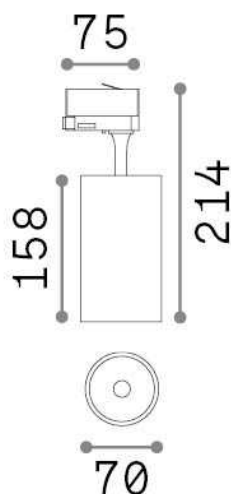

General info

Technical - Spotlights and Tracks

Ean	8021696322377
Item	FOX 25W CRI90 4000K ON-OFF BK
Installation	Spotlights and Tracks
Guarantee	5 years
Gross weight	0.64 kg
Volume	0.002688 m ³

Technical info

Net weight	0.54 kg
Insulation class	I
Protection index	IP20
Compliance	CE
Operating temperature	0° ~ +40 °C
Dimmer	NO, On-Off
Power output	220-240 V AC 50/60 Hz
Power supply	In-built, included Replaceable (by qualified operators only), electronic
Adjustability	vert. 0°-90° , orizz. 0°-355°
Accessories not included	Single connection on-off, Link on-off profile

Source info

Integrated source	Integrated LED module
Replaceable source	Replaceable (by qualified operators only)
Power	25 W
Emission	Direct
Max consumption	max 25,00 W
Features LED	LED COB BRIDGELUX
CCT LED	4000 K
Duration LED (t. 25°C)	30000 h
CRI	> 90
SDCM	3
Light beam	35°
Light beam flux	2700 lm
Useful light flux	2220 lm