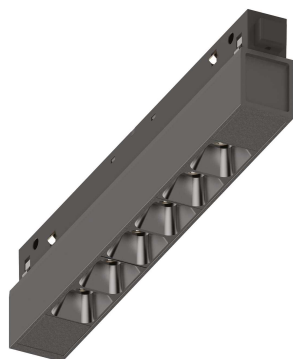

General info

Technical - Systems

Ean	8021696323596
Item	EGO ACCENT 07W 4000K ON-OFF BK
Installation	Systems
Guarantee	5 years
Gross weight	0.19 kg
Volume	0.001254 m ³

Technical info

Net weight	0.14 kg
Insulation class	III
Protection index	IP20
Compliance	CE
Operating temperature	0° ~ +40 °C
Dimmer	NO, On-Off
Power output	48 V DC
Power supply	Required, remoted, not included NO
Adjustability	vert. 0°-90°
Accessories not included	Ego profile

Source info

Integrated source	Integrated LED module
Replaceable source	Replaceable (by qualified operators only)
Power	7 W
Emission	Direct
Max consumption	max 7,00 W
Features LED	LED SMD OSRAM
CCT LED	4000 K
Duration LED (t. 25°C)	50000 h
CRI	> 90
SDCM	3
Light beam	35°
UGR Maximum	< 19
Light beam flux	730 lm
Useful light flux	610 lm
Photobiological risk	1