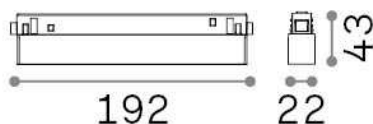

General info

Technical - Systems

Ean	8021696323596
Item	EGO ACCENT 07W 4000K ON-OFF BK
Installation	Systems
Guarantee	5 years
Gross weight	0.19 kg
Volume	0.001254 m ³

Technical info

Net weight	0.14 kg
Insulation class	III
Protection index	IP20
Compliance	CE
Operating temperature	0° ~ +40 °C
Dimmer	NO, On-Off
Power output	48 V DC
Power supply	Required, remoted, not included NO
Adjustability	vert. 0°-90°
Accessories not included	Ego profile

Source info

Integrated source	Integrated LED module
Replaceable source	Replaceable (by qualified operators only)
Power	7 W
Emission	Direct
Max consumption	max 7,00 W
Features LED	LED SMD OSRAM
CCT LED	4000 K
Duration LED (t. 25°C)	50000 h
CRI	> 90
SDCM	3
Light beam	35°
UGR Maximum	< 19
Light beam flux	730 lm
Useful light flux	610 lm
Photobiological risk	1