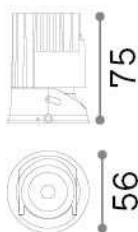

## Technical - Recessed lights

<b>Ean</b>	8021696324807
<b>Item</b>	ZEUS SOURCE 13W 2700K
<b>Installation</b>	Recessed lights
<b>Guarantee</b>	5 years
<b>Gross weight</b>	0.45 kg
<b>Volume</b>	0.001387 m <sup>3</sup>

## Technical info

<b>Net weight</b>	0.3 kg
<b>Insulation class</b>	II
<b>Protection index</b>	IP20
<b>Compliance</b>	CE
<b>Operating temperature</b>	0° ~ +40 °C
<b>Dimmer</b>	NO, On-Off
<b>Power output</b>	220-240 V AC 50/60 Hz
<b>Power supply</b>	Separate, included Replaceable (by qualified operators only), electronic, tridonic
<b>Accessories not included</b>	Frame, Reflector, Narrow beam lens, Honeycomb filter, Dimmable driver