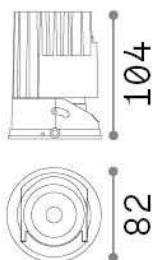

General info

Technical - Recessed lights

Ean	8021696324845
Item	ZEUS SOURCE 21W 3000K
Installation	Recessed lights
Guarantee	5 years
Gross weight	0.74 kg
Volume	0.002922 m ³

Technical info

Net weight	0.59 kg
Insulation class	II
Protection index	IP20
Compliance	CE
Operating temperature	0° ~ +40 °C
Dimmer	NO, On-Off
Power output	220-240 V AC 50/60 Hz
Power supply	Separate, included Replaceable (by qualified operators only), electronic, tridonic
Accessories not included	Frame, Reflector, Narrow beam lens, Honeycomb filter, Dimmable driver