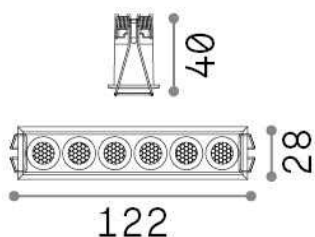

General info

Technical - Recessed lights

Ean	8021696327501
Item	LIKA FI SLIM 10W 3000K WH
Installation	Recessed lights
Guarantee	5 years
Gross weight	0.29 kg
Volume	0.001292 m ³

Technical info

Net weight	0.18 kg
Insulation class	II
Protection index	IP20
Compliance	CE
Operating temperature	0° ~ +40 °C
Dimmer	NO, On-Off
Power output	220-240 V AC 50/60 Hz
Power supply	Separate, included Replaceable (by qualified operators only), electronic
Recessed specifications	117 x 23 - h. ≥ 45 , 5-30

Source info

Integrated source	Integrated LED module
Replaceable source	No
Power	10 W
Emission	Direct
Max consumption	max 10,00 W
Features LED	LED SMD
CCT LED	3000 K
Duration LED (t. 25°C)	30000 h
CRI	> 90
Light beam	32°
UGR Maximum	< 19
Light beam flux	1000 lm
Useful light flux	830 lm
Photobiological risk	2