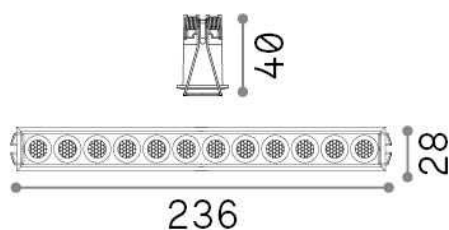

## Technical - Recessed lights

|              |                           |
|--------------|---------------------------|
| Ean          | 8021696327518             |
| Item         | LIKA FI SLIM 20W 3000K WH |
| Installation | Recessed lights           |
| Guarantee    | 5 years                   |
| Gross weight | 0.41 kg                   |
| Volume       | 0.00221 m <sup>3</sup>    |

## Technical info

|                         |  |
|-------------------------|--|
| Net weight              | 0.3 kg   |
| Insulation class        | II   |
| Protection index        | IP20   |
| Compliance              | CE   |
| Operating temperature   | 0° ~ +40 °C  |
| Dimmer                  | NO, On-Off   |
| Power output            | 220-240 V AC 50/60 Hz  |
| Power supply            | Separate, included<br>Replaceable (by qualified operators only),<br>electronic |
| Recessed specifications | 231 x 23 - h. ≥ 45 , 5-30  |

## Source info

|                        |                       |
|------------------------|-----------------------|
| Integrated source      | Integrated LED module |
| Replaceable source     | No                    |
| Power                  | 19 W                  |
| Emission               | Direct                |
| Max consumption        | max 19,00 W           |
| Features LED           | LED SMD               |
| CCT LED                | 3000 K                |
| Duration LED (t. 25°C) | 30000 h               |
| CRI                    | > 90                  |
| Light beam             | 32°                   |
| UGR Maximum            | < 19                  |
| Light beam flux        | 2000 lm               |
| Useful light flux      | 1650 lm               |
| Photobiological risk   | 2                     |