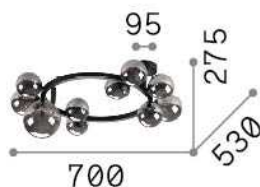

## Indoor - Ceiling lamps

<b>Ean</b>	8021696327808
<b>Item</b>	PERLAGE PL10 AMBRA
<b>Installation</b>	Ceiling lamps
<b>Guarantee</b>	5 years
<b>Gross weight</b>	4.27 kg
<b>Volume</b>	0.06048 m <sup>3</sup>

## Source info

<b>Integrated source</b>	Light bulb (included)
<b>Replaceable source</b>	No
<b>Power</b>	G9 max 10 x 15 W
<b>Emission</b>	Diffuse
<b>Max consumption</b>	-
<b>Bulb included</b>	1 - E14 OLIVA 4W 3000K CRI80 SATIN