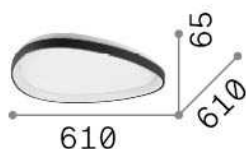

Source info

Integrated source	Integrated LED module
Replaceable source	Replaceable (by qualified operators only)
Power	29 W
Emission	Direct
Max consumption	max 29,00 W
Features LED	LED SMD
CCT LED	3000 K
Duration LED (t. 25°C)	30000 h
CRI	> 80
Light beam	-
Light beam flux	3850 lm
Useful light flux	1900 lm
Photobiological risk	2