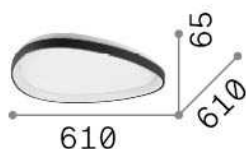

General info

Indoor - Ceiling lamps

Ean	8021696328065
Item	GEMINI PL D061 ON-OFF OTTONE
Installation	Ceiling lamps
Guarantee	5 years
Gross weight	4.71 kg
Volume	0.0507 m ³

Technical info

Net weight	3.1 kg
Insulation class	II
Protection index	IP20
Compliance	CE
Operating temperature	0° ~ +40 °C
Dimmer	NO, On-Off
Power output	220-240 V AC 50/60 Hz
Power supply	In-built, included Replaceable (by qualified operators only), electronic

Source info

Integrated source	Integrated LED module
Replaceable source	Replaceable (by qualified operators only)
Power	29 W
Emission	Direct
Max consumption	max 29,00 W
Features LED	LED SMD
CCT LED	3000 K
Duration LED (t. 25°C)	30000 h
CRI	> 80
Light beam	-
Light beam flux	3850 lm
Useful light flux	1730 lm
Photobiological risk	2