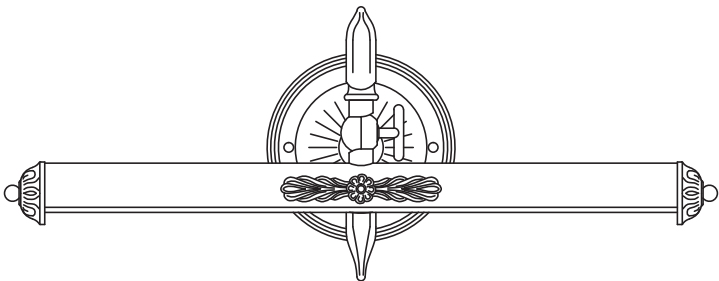

Instruction

Collection: Picture
Series: Picasso
Model: PIC114-02-W
Illumination for pictures

 – Illumination for pictures

2 x E14 (25w)

MAYTONI
DECORATIVE LIGHTING

www.maytoni.de