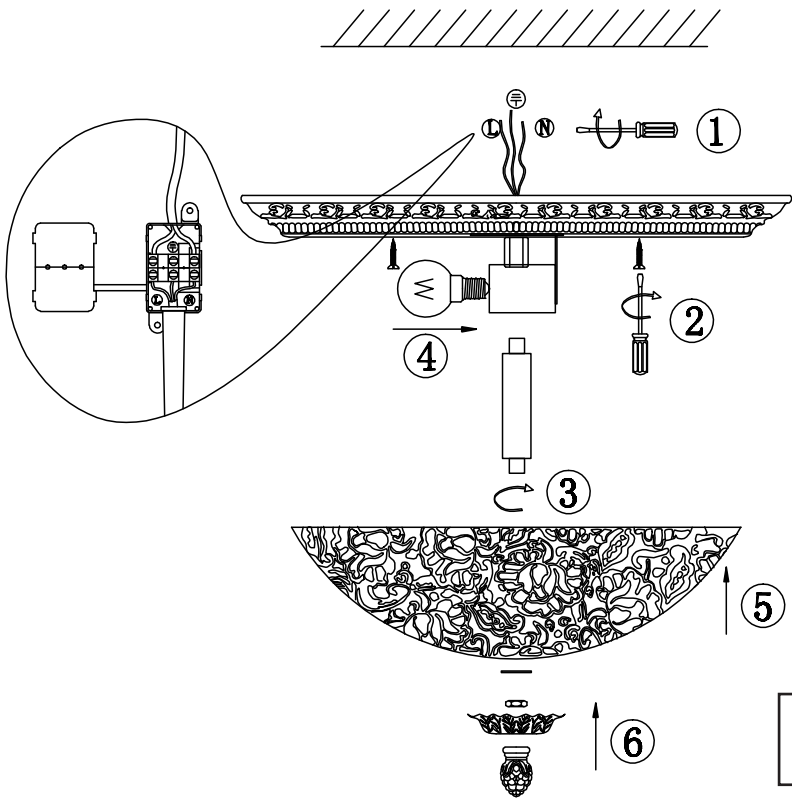

Instruction

Collection: Wall & Ceiling
Series: Pascal
Model: C908-CL-03-W
Ceiling lamp

3 x E27 (40w)

MAYTONI
DECORATIVE LIGHTING

www.maytoni.de