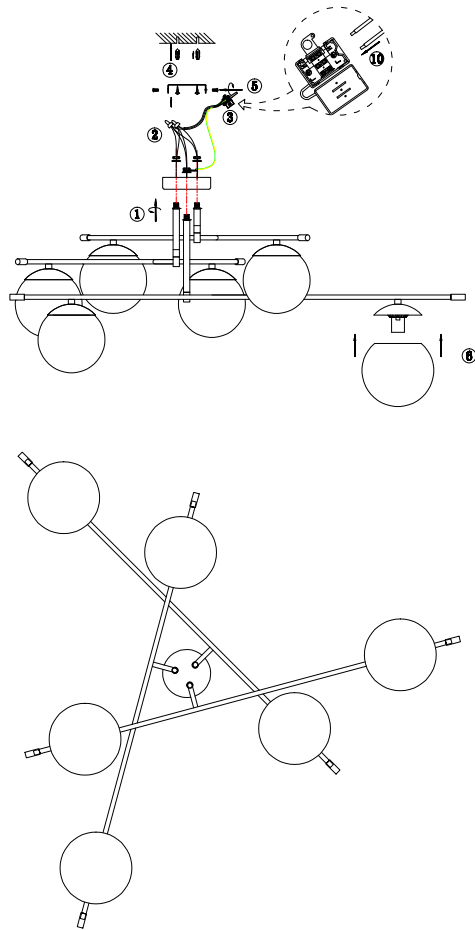

# Instruction

MOD048CL-06G

6 x E14 (40W)

Model: MOD048CL-06G

Collection: Modern

Ceiling Lamps