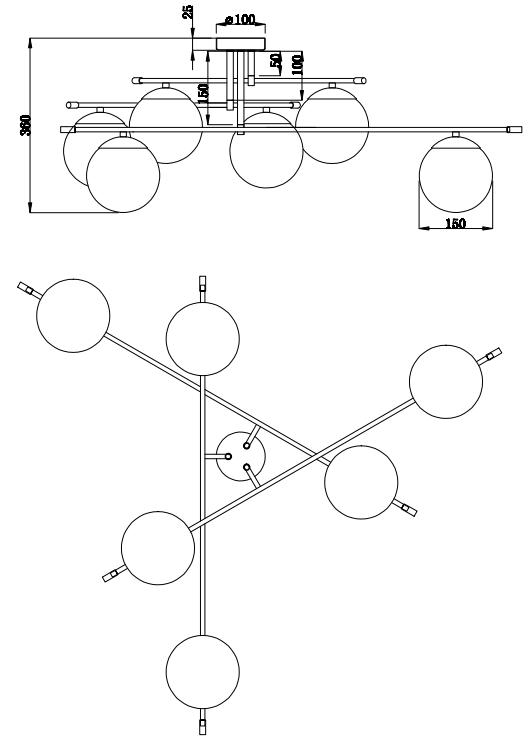

# Instruction

MOD048CL-06G

6 x E14 (40W)

Model: MOD048CL-06G

Collection: Modern

Ceiling Lamps