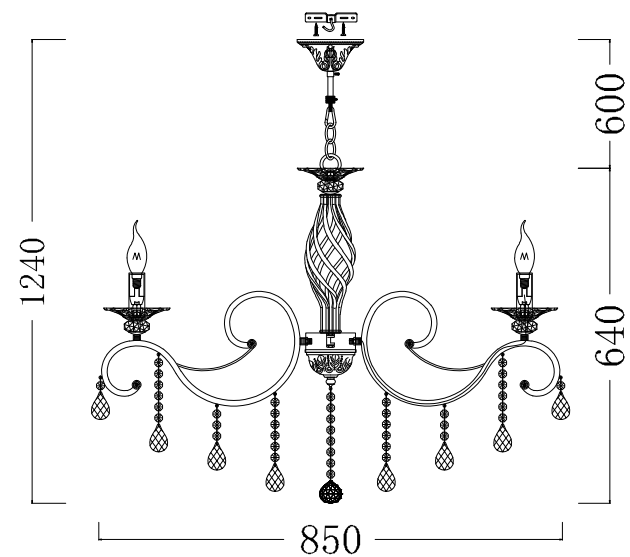

Instruction

10 x E14 (40w)

MAYTONI
DECORATIVE LIGHTING

www.maytoni.de