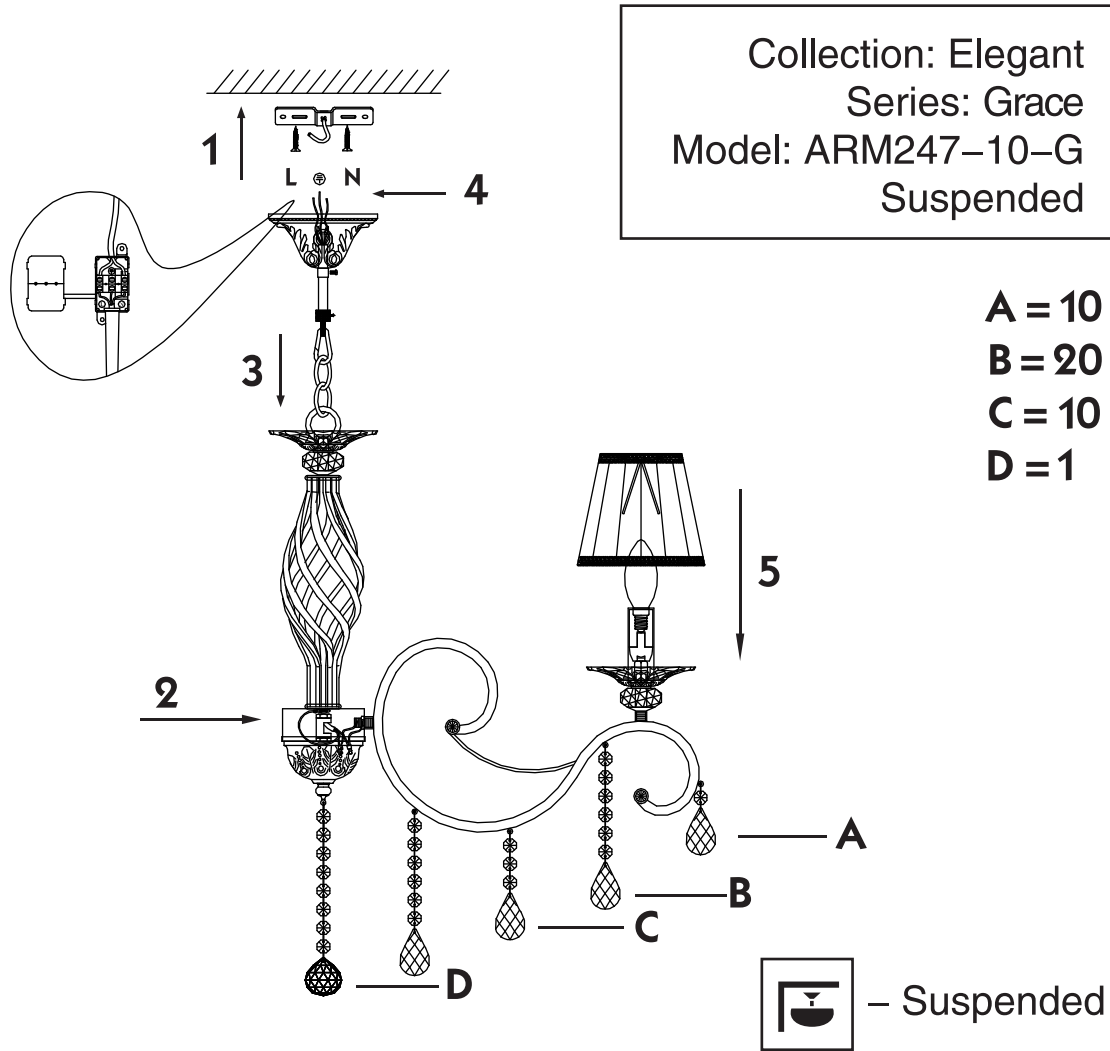

Instruction

10 x E14 (40w)

MAYTONI
DECORATIVE LIGHTING

www.maytoni.de