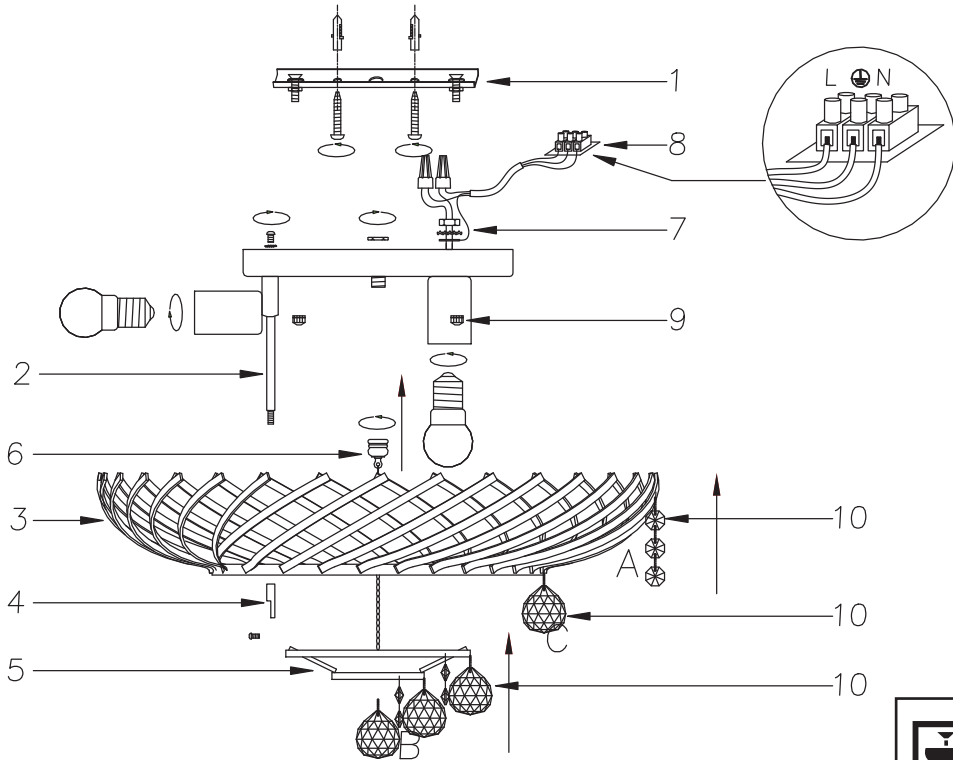

# Instruction

Collection: Diamant crystal  
 Series: Karolina  
 Model: DIA120-06-G  
 Suspended

A - 189  
 B - 13  
 C - 32

  
 6 x E14 (40w)

**MAYTONI**  
 DECORATIVE LIGHTING

[www.maytoni.de](http://www.maytoni.de)