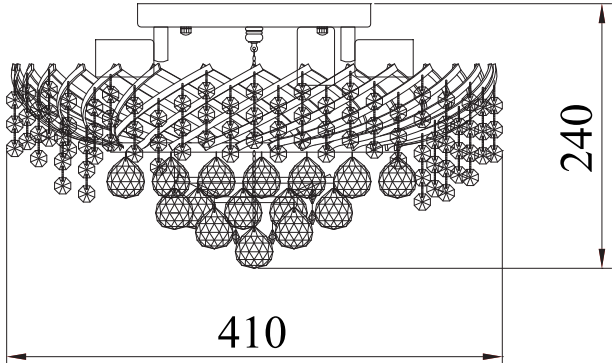

# Instruction

Collection: Diamant crystal  
 Series: Karolina  
 Model: DIA120-06-G  
 Suspended

A - 189  
 B - 13  
 C - 32

  
 6 x E14 (40w)

**MAYTONI**  
 DECORATIVE LIGHTING

[www.maytoni.de](http://www.maytoni.de)