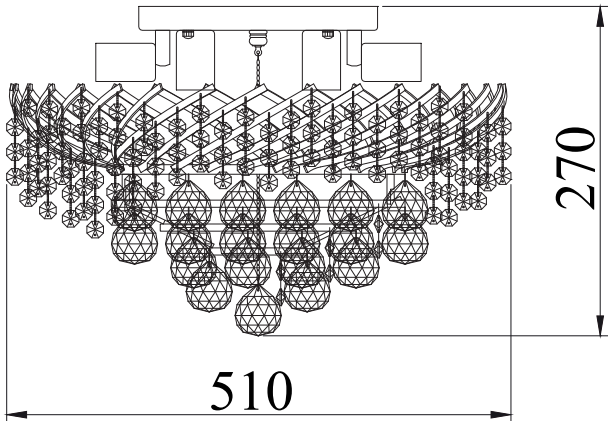

# Instruction

Collection: Diamant crystal  
Series: Karolina  
Model: DIA120-09-G  
Suspended

A - 252  
B - 26  
C - 51

 - Suspended

  
9 x E14 (40w)

**MAYTONI**  
DECORATIVE LIGHTING

[www.maytoni.de](http://www.maytoni.de)