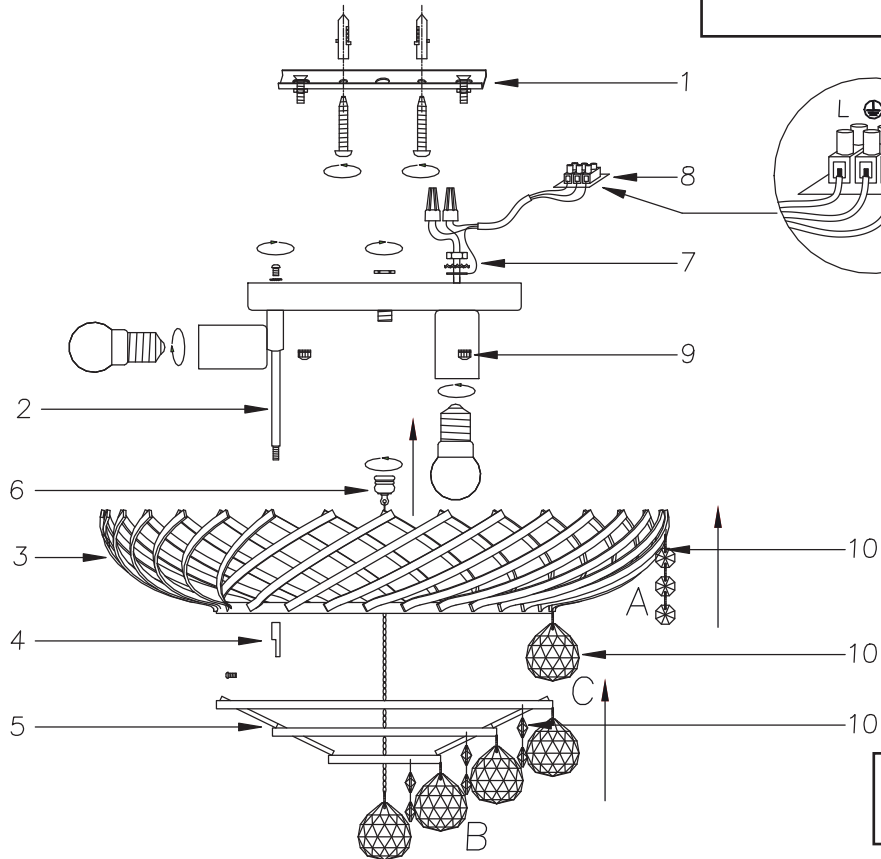

# Instruction

Collection: Diamant crystal  
Series: Karolina  
Model: DIA120-09-G  
Suspended

A - 252  
B - 26  
C - 51

 - Suspended

  
9 x E14 (40w)

**MAYTONI**  
DECORATIVE LIGHTING

[www.maytoni.de](http://www.maytoni.de)