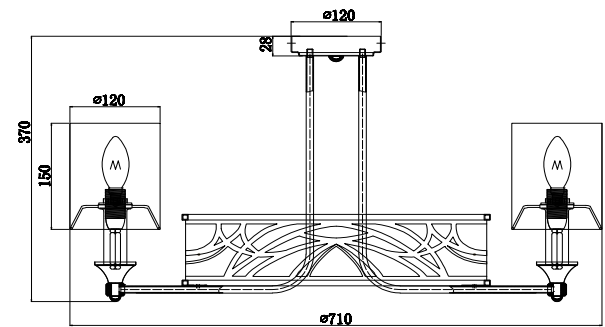

# Instruction

H004CL-05BG

5 x E14 (40W)

Model: H004CL-05BG  
Collection: House  
Series: Vittoria

Ceiling Lamps