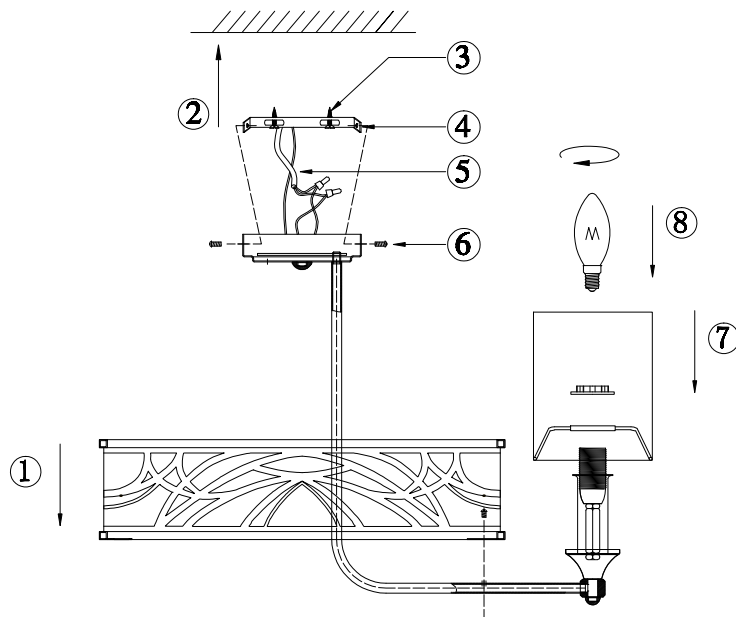

# Instruction

H004CL-05BG

5 x E14 (40W)

Model: H004CL-05BG  
Collection: House  
Series: Vittoria

Ceiling Lamps