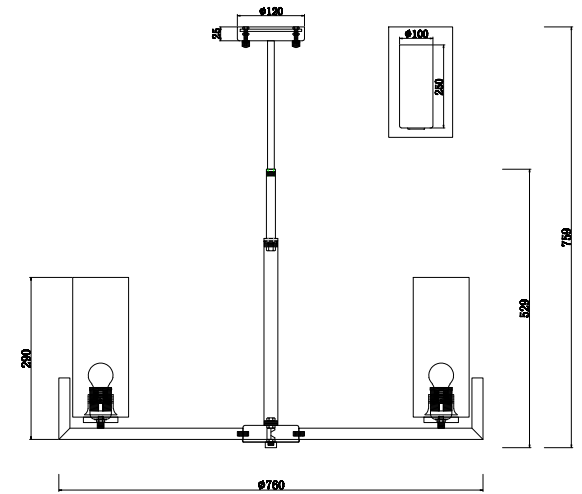

Instruction

MOD089PL-08BS

8 x E27 (40W)

Model: MOD089PL-08BS
Collection: Modern

Ceiling Lamps