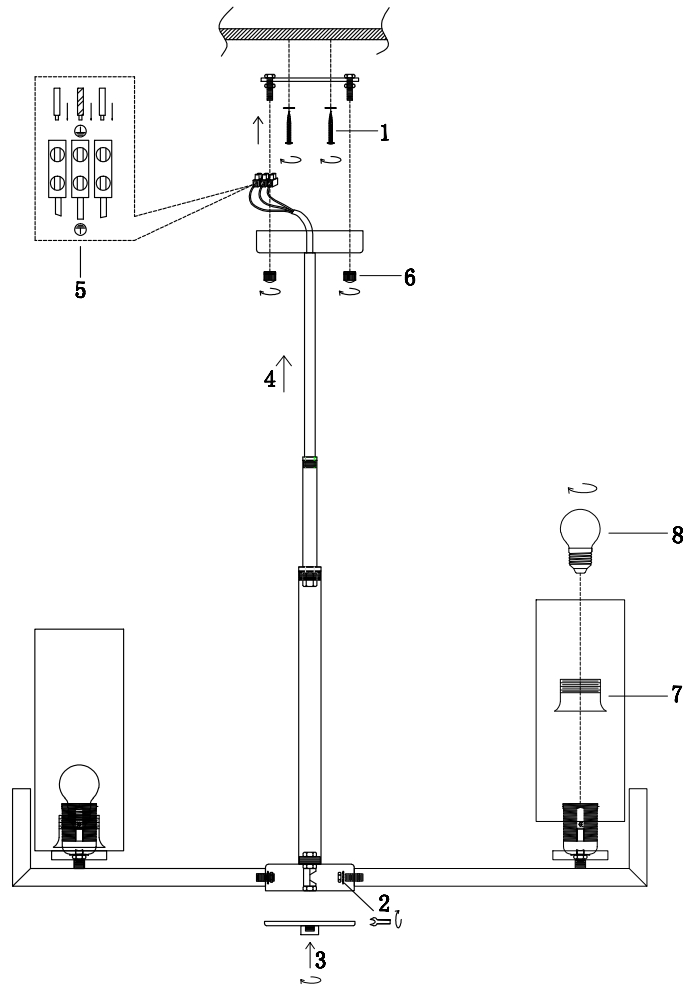

Instruction

MOD089PL-08BS

8 x E27 (40W)

Model: MOD089PL-08BS
Collection: Modern

Ceiling Lamps