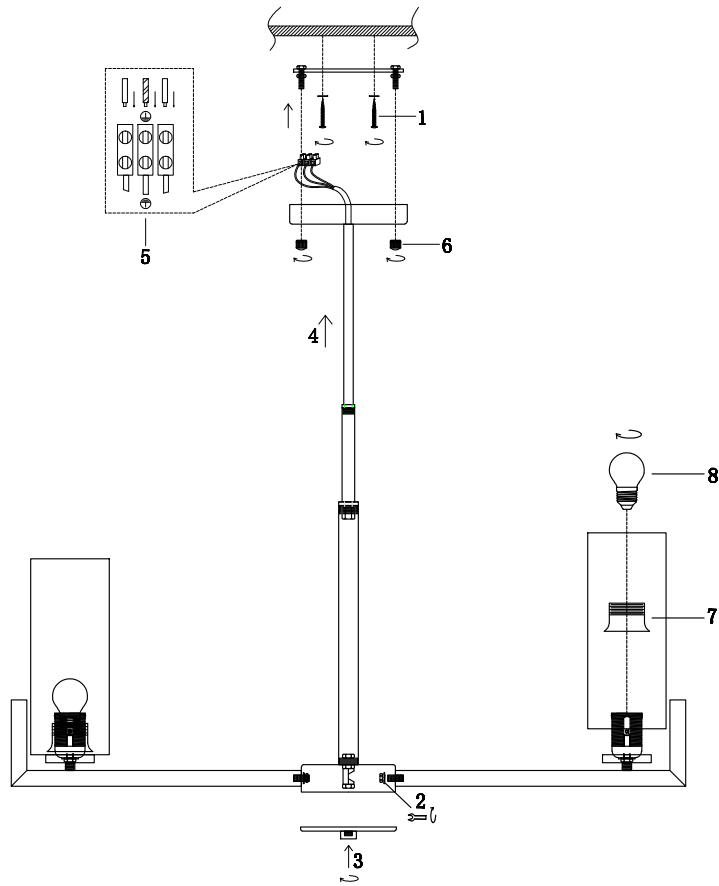

Instruction

MOD089PL-10BS

10 x E27 (40W)

Model: MOD089PL-10BS
Collection: Modern

Ceiling Lamps