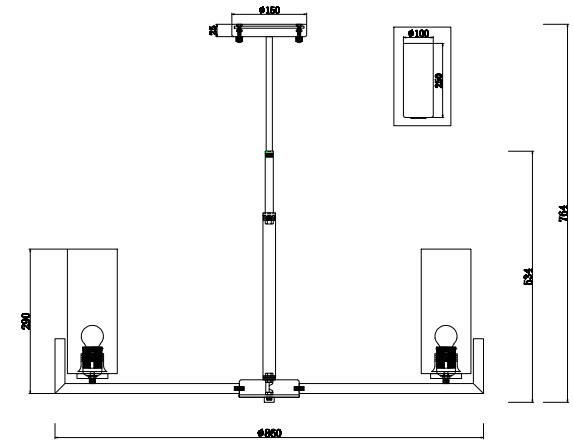

Instruction

MOD089PL-10BS

10 x E27 (40W)

Model: MOD089PL-10BS
Collection: Modern

Ceiling Lamps