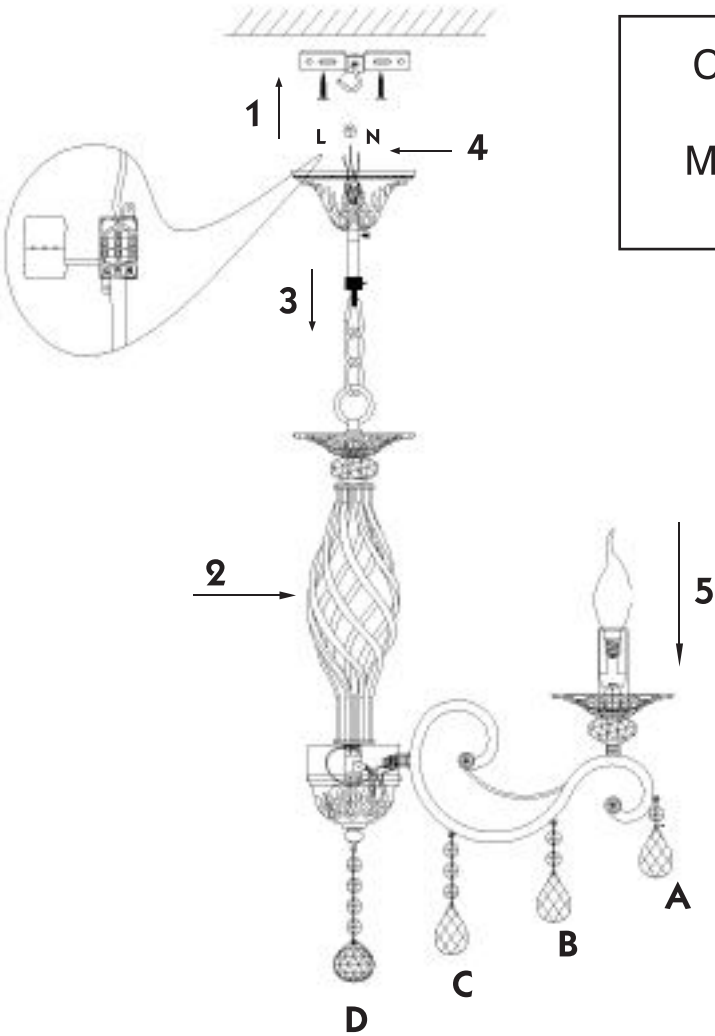

Instruction

Collection: Royal Classic
Series: Grace
Model: RC247-PL-06-R
Pendant lamp

- A = 6
- B = 6
- C = 6
- D = 1

 – Pendant lamp

6 x E14 (60w)

MAYTONI
DECORATIVE LIGHTING

www.maytoni.de