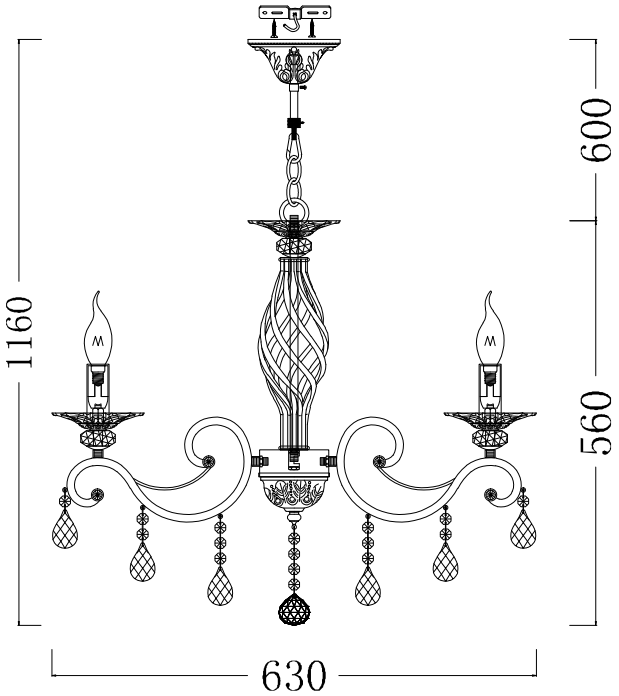

Instruction

Collection: Royal Classic
Series: Grace
Model: RC247-PL-06-R
Pendant lamp

- A = 6
- B = 6
- C = 6
- D = 1

 – Pendant lamp

6 x E14 (60w)

MAYTONI
DECORATIVE LIGHTING

www.maytoni.de