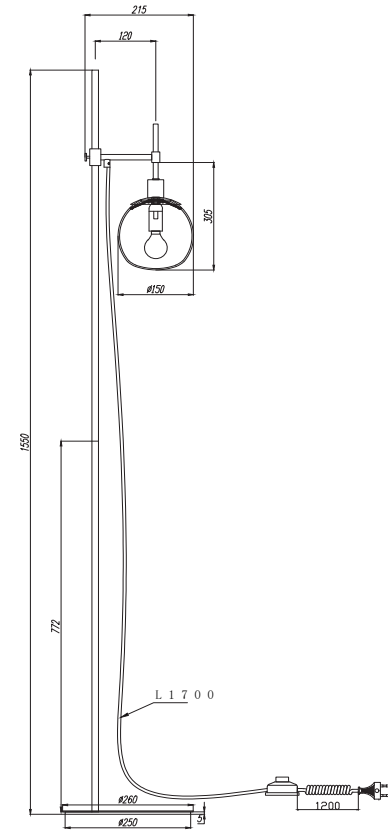

Instruction

MOD221-FL-01-N

1 x E14 (40W)

Model: MOD221-FL-01-N
Collection: Modern
Series: Erich

Table Lamps