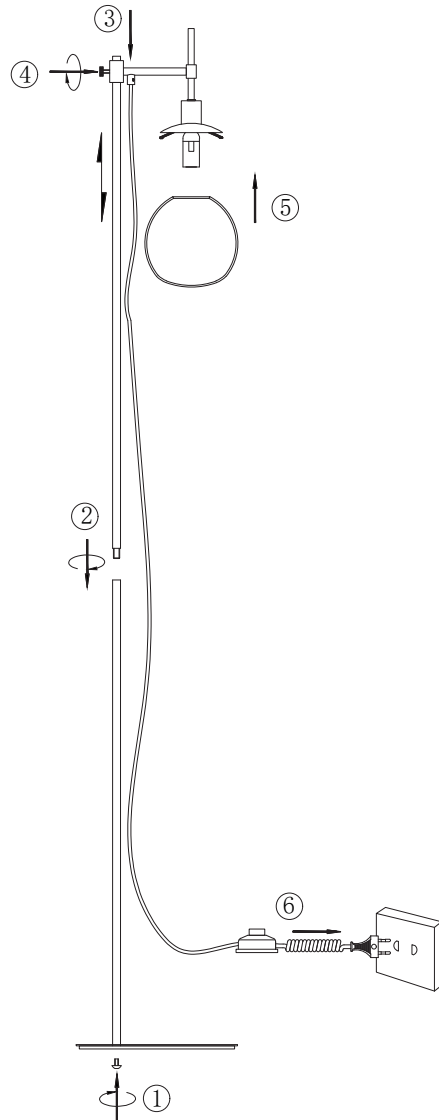

Instruction

MOD221-FL-01-N

1 x E14 (40W)

Model: MOD221-FL-01-N
Collection: Modern
Series: Erich

Table Lamps