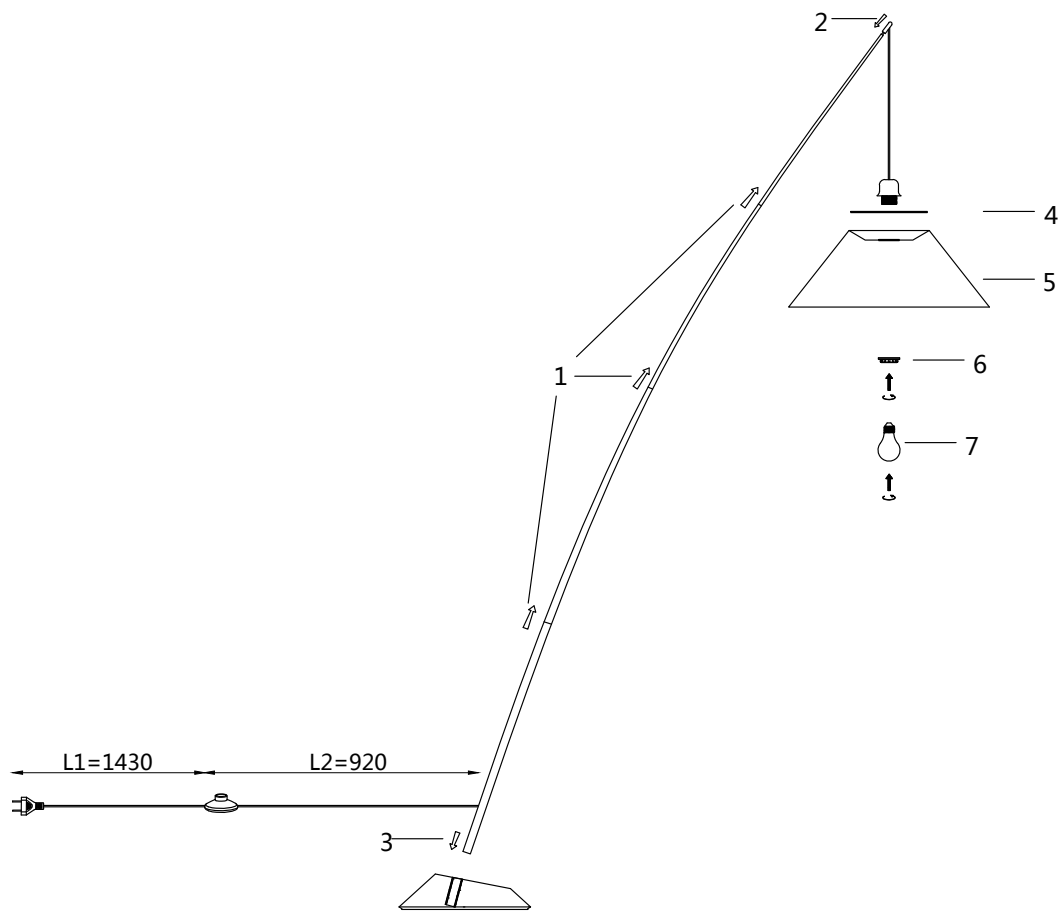

Instruction

Z002FL-01B

1 x E27 (60W)

Model: Z002FL-01B
Collection: Table & Floor
Series: Campanula

Floor Lamps