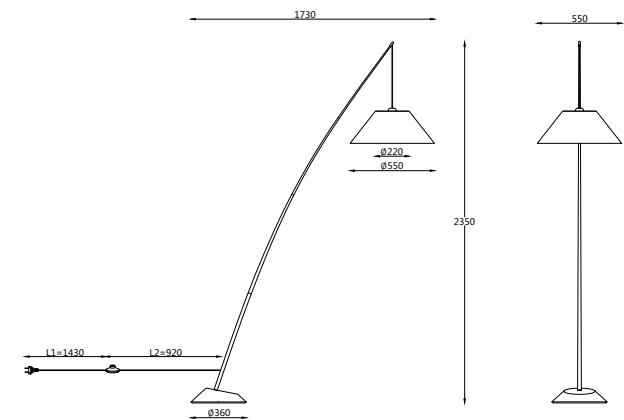

Instruction

Z002FL-01B

1 x E27 (60W)

Model: Z002FL-01B
Collection: Table & Floor
Series: Campanula

Floor Lamps