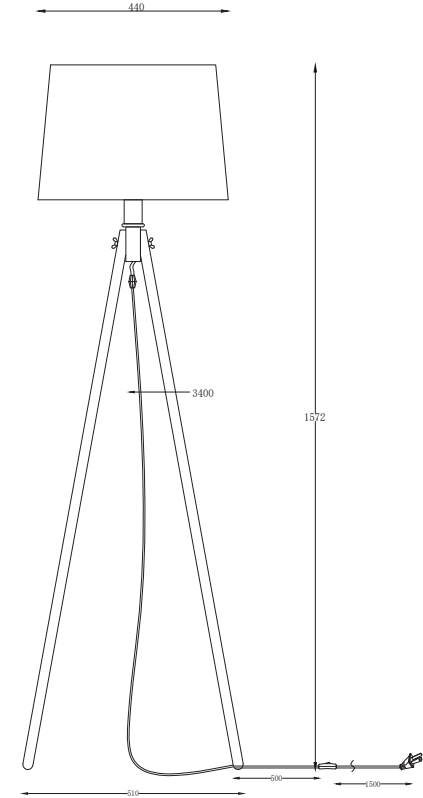

Instruction

Z177-FL-01-BR

1 x E27 (60W)

Model: Z177-FL-01-BR
Collection: Table & Floor
Series: Calvin

Floor Lamps