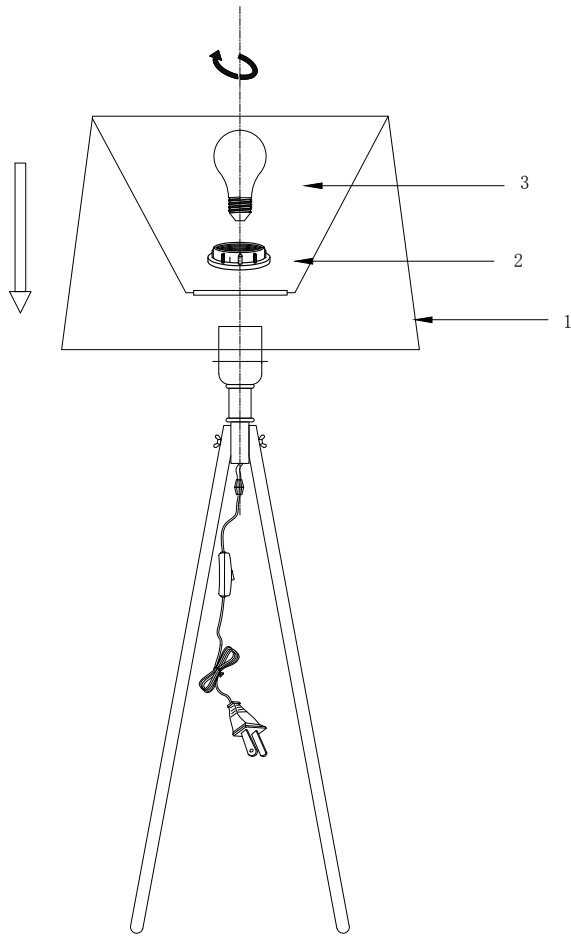

Instruction

Z177-FL-01-BR

1 x E27 (60W)

Model: Z177-FL-01-BR
Collection: Table & Floor
Series: Calvin

Floor Lamps