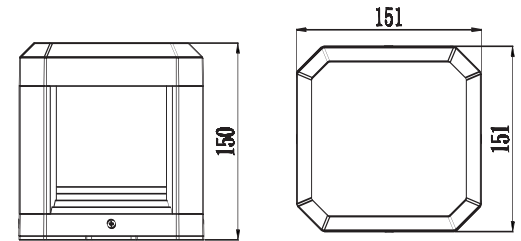

Instruction

O019FL-L13GR3K

MAX 13W
330 Lumen

Model: O019FL-L13GR3K
Collection: Outdoor
Series: Royal Mile

Floor Lamps