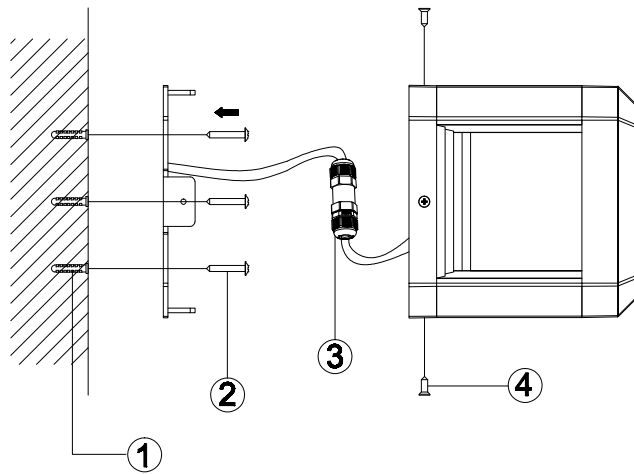

Instruction

O019FL-L13GR3K

MAX 13W
330 Lumen

Model: O019FL-L13GR3K
Collection: Outdoor
Series: Royal Mile

Floor Lamps