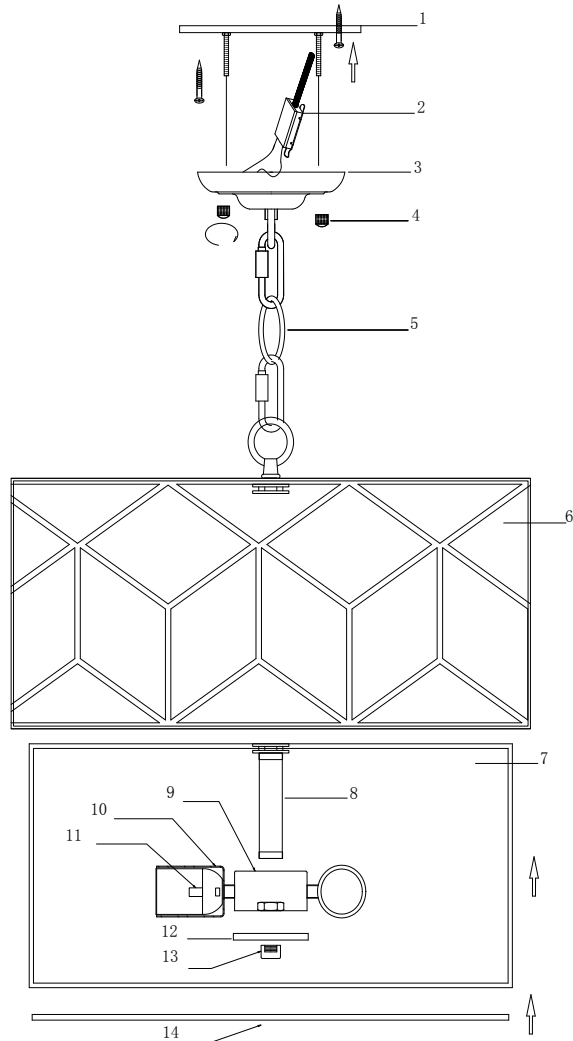

Instruction

H223PL-03G

4 x E27 (40W)

Recommended to use with LED bulbs

Model: H223PL-03G

Collection: House

Pendant Lamps