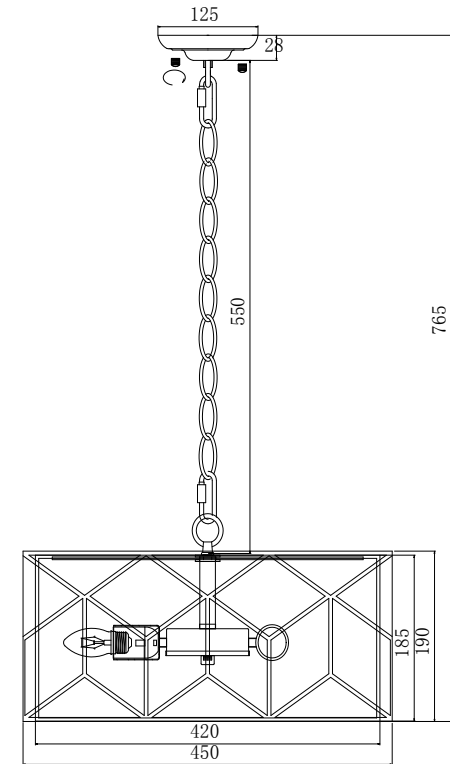

Instruction

H223PL-03G

4 x E27 (40W)

Recommended to use with LED bulbs

Model: H223PL-03G

Collection: House

Pendant Lamps