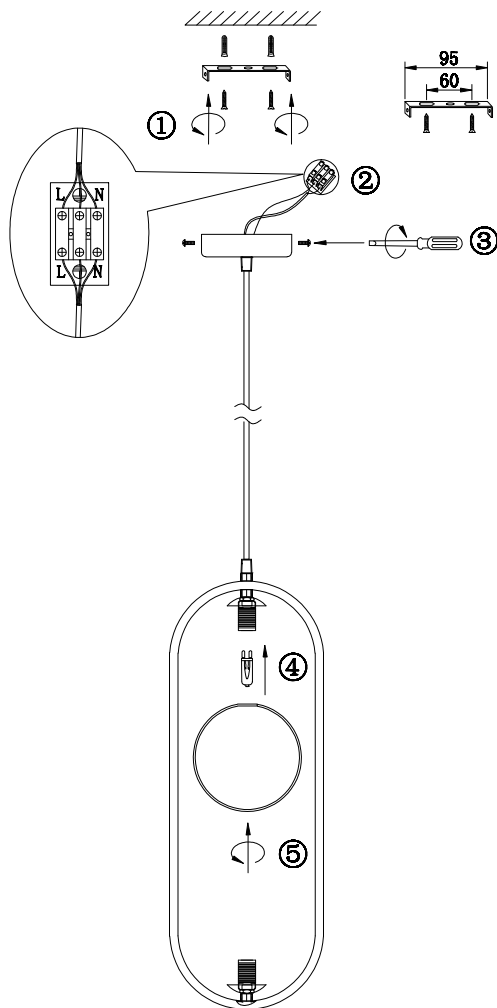

Instruction

MOD013PL-02B

2 x G9 (25W)

Model: MOD013PL-02B
Collection: Pendant
Series: Ring

Ceiling Lamps