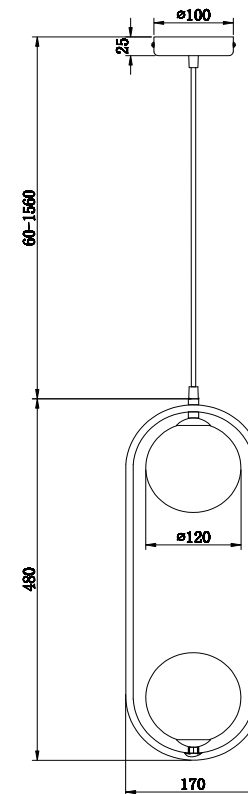

Instruction

MOD013PL-02B

2 x G9 (25W)

Model: MOD013PL-02B
Collection: Pendant
Series: Ring

Ceiling Lamps