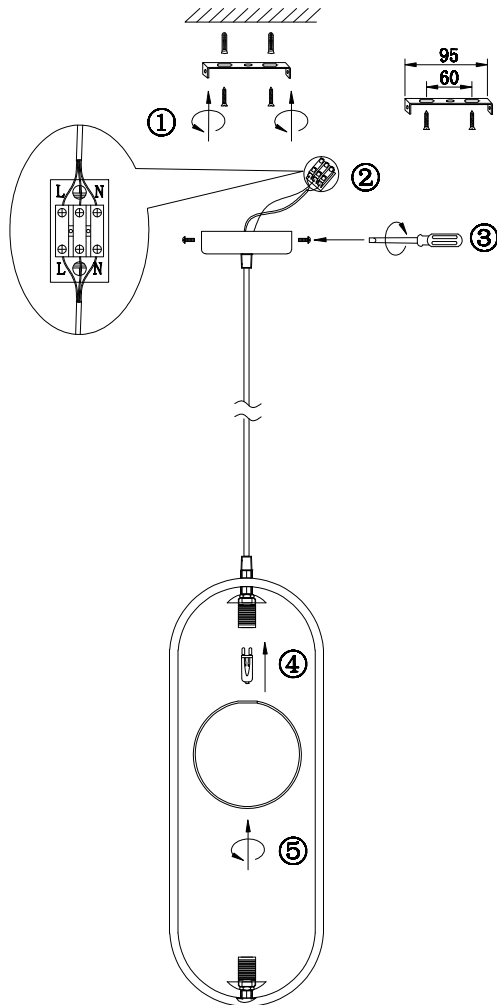

Instruction

MOD013PL-02W

2 x G9 (25W)

Model: MOD013PL-02W
Collection: Pendant
Series: Ring

Ceiling Lamps