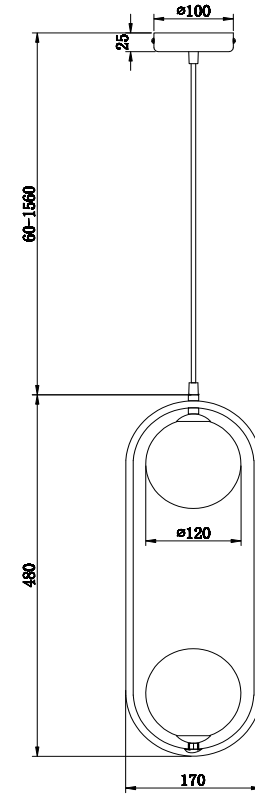

Instruction

MOD013PL-02W

2 x G9 (25W)

Model: MOD013PL-02W
Collection: Pendant
Series: Ring

Ceiling Lamps