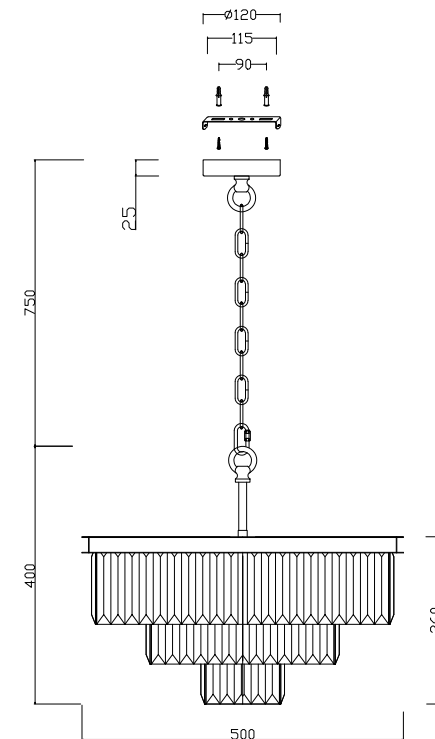

# Instruction

MOD085PL-07BS

7 x E14 (40W)

Model: MOD085PL-07BS  
Collection: Neoclassic

Pendant Lamps