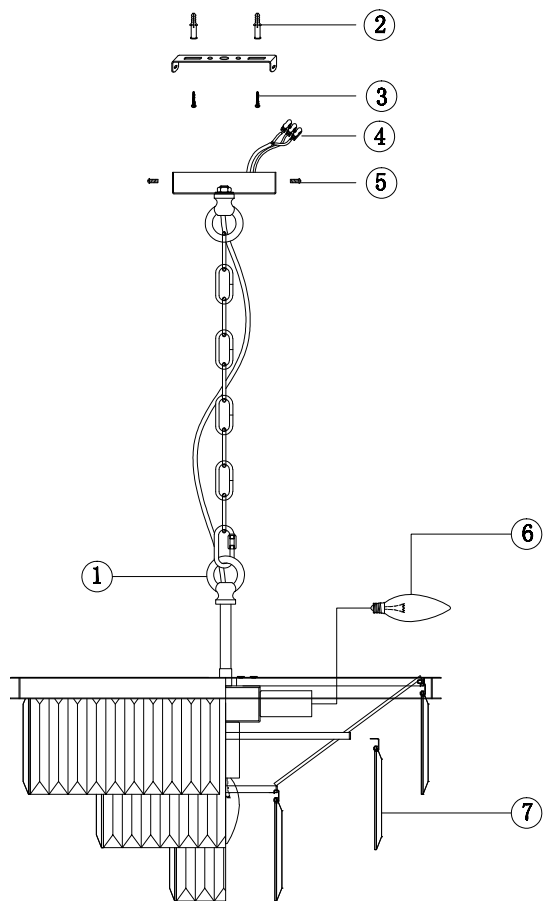

# Instruction

MOD085PL-07BS

7 x E14 (40W)

Model: MOD085PL-07BS  
Collection: Neoclassic

Pendant Lamps