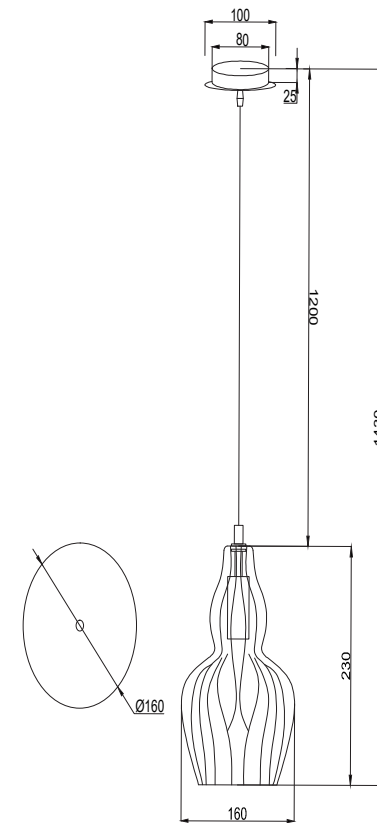

# Instruction

MOD238-PL-01-BL

1 x E14 (40W)

Model: MOD238-PL-01-BL  
Collection: Pendant  
Series: Eustoma

Pendant Lamps