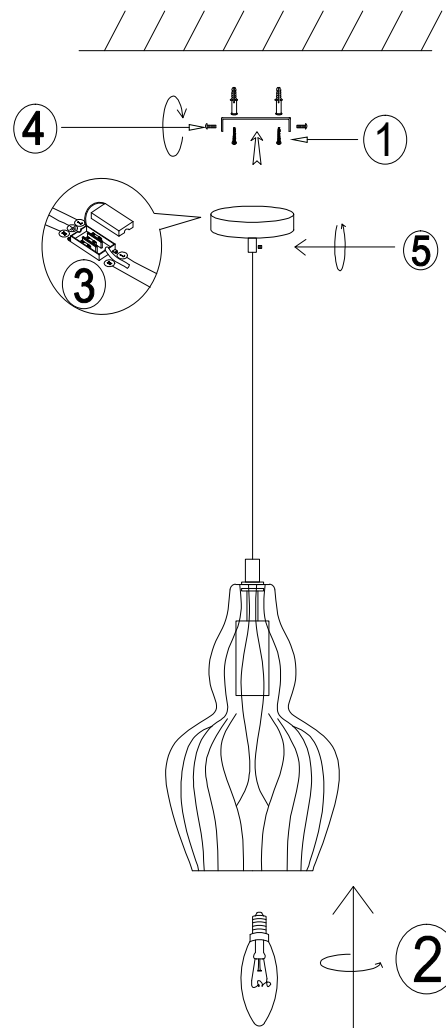

# Instruction

MOD238-PL-01-BL

1 x E14 (40W)

Model: MOD238-PL-01-BL  
Collection: Pendant  
Series: Eustoma

Pendant Lamps