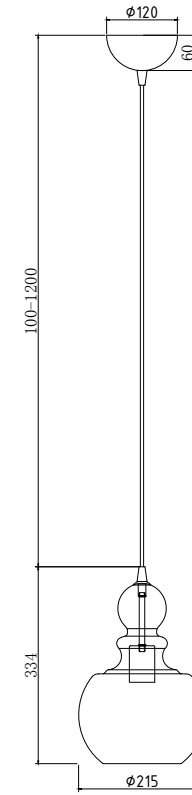

Instruction

P003PL-01BZ

1 x E27 (60W)

Model: P003PL-01BZ
Collection: Pendant
Series: Tone

Pendant Lamps