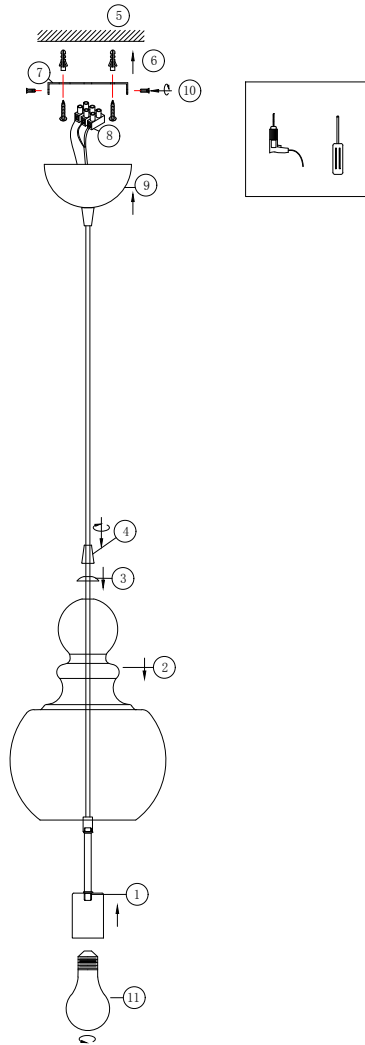

Instruction

P003PL-01BZ

1 x E27 (60W)

Model: P003PL-01BZ
Collection: Pendant
Series: Tone

Pendant Lamps