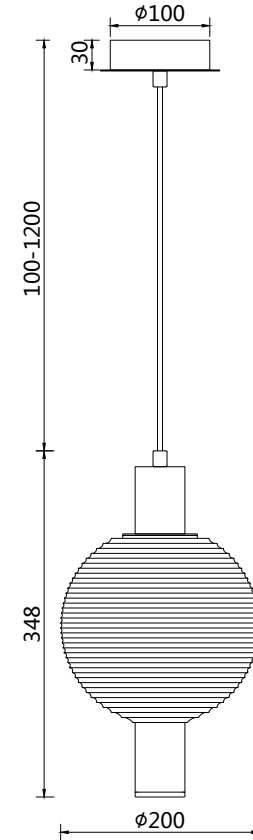

Instruction

P060PL-01BS

1 x GU10 (28W)
Recommended to use with LED bulbs

Pendant Lamps

Model: P060PL-01BS
Collection: Pendant
Series: Rueca