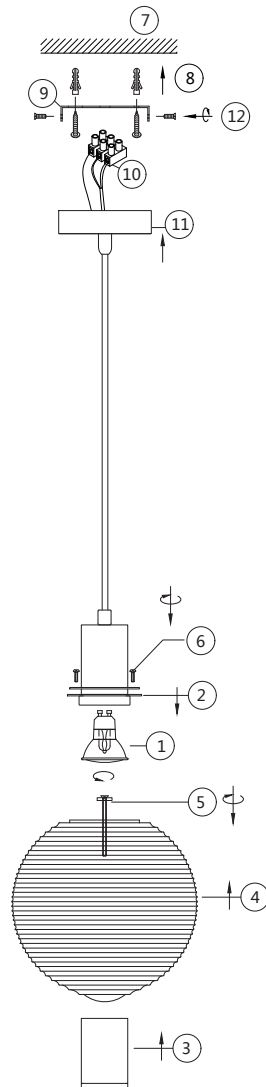

Instruction

P060PL-01BS

1 x GU10 (28W)
Recommended to use with LED bulbs

Pendant Lamps

Model: P060PL-01BS
Collection: Pendant
Series: Rueca