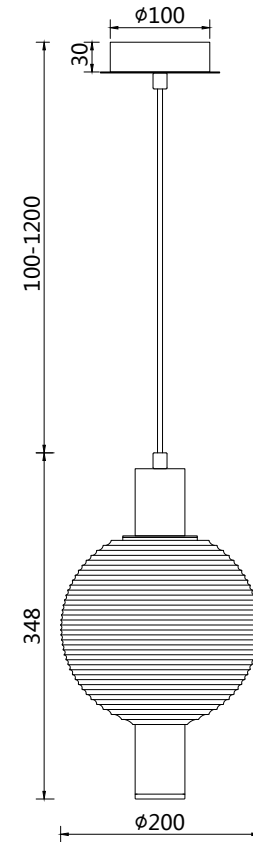

Instruction

P060PL-01N

1 x GU10 (28W)
Recommended to use with LED bulbs

Pendant Lamps

Model: P060PL-01N
Collection: Pendant
Series: Rueca