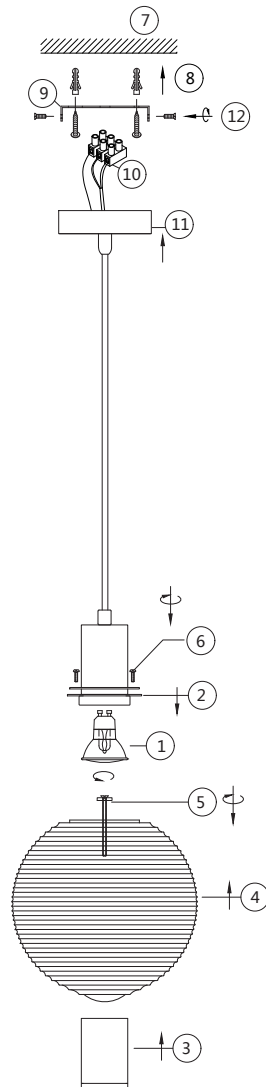

Instruction

P060PL-01N

1 x GU10 (28W)
Recommended to use with LED bulbs

Pendant Lamps

Model: P060PL-01N
Collection: Pendant
Series: Rueca