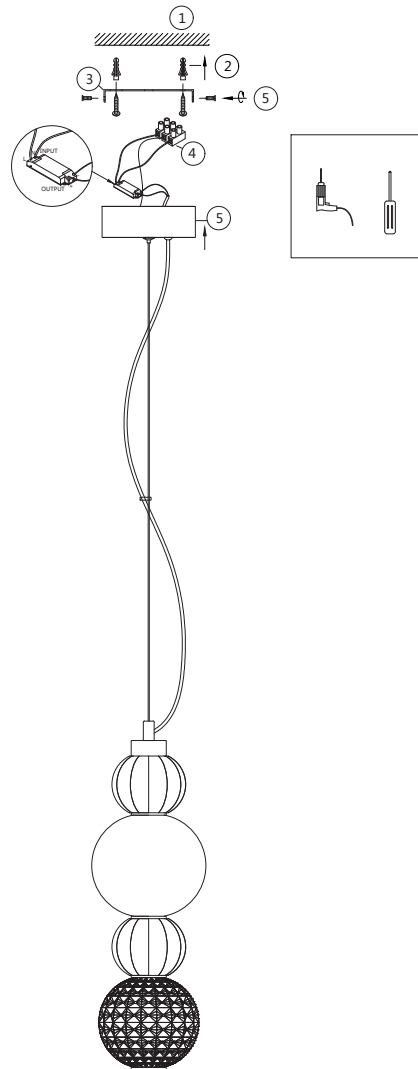

# Instruction

P069PL-L17CH3K

MAX 17W  
950 Lumen

Model: P069PL-L17CH3K  
Collection: Pendant  
Series: Collar

Pendant Lamps