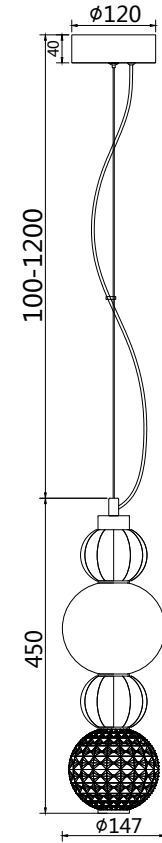

# Instruction

P069PL-L17CH3K

MAX 17W  
950 Lumen

Model: P069PL-L17CH3K  
Collection: Pendant  
Series: Collar

Pendant Lamps