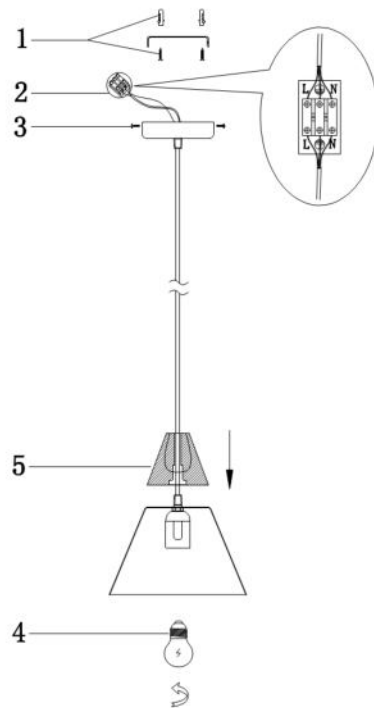

# Instruction

Collection: PENDANT  
Series: BICONES  
Model: P359-PL-220-W  
Ceiling

- Ceiling

1 x E27 (60W)

**MAYTONI**  
DECORATIVE LIGHTING

[www.maytoni.de](http://www.maytoni.de)