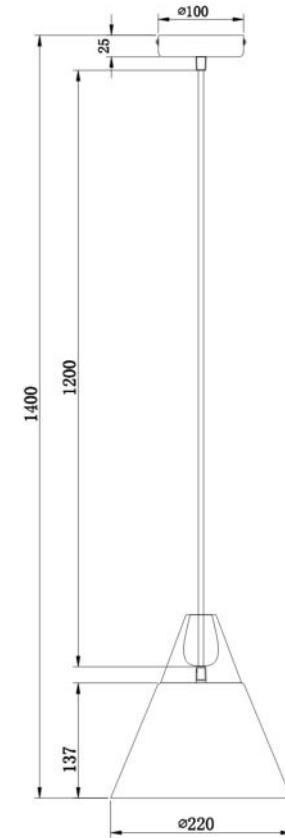

# Instruction

Collection: PENDANT  
Series: BICONES  
Model: P359-PL-220-W  
Ceiling

- Ceiling

1 x E27 (60W)

**MAYTONI**  
DECORATIVE LIGHTING

[www.maytoni.de](http://www.maytoni.de)