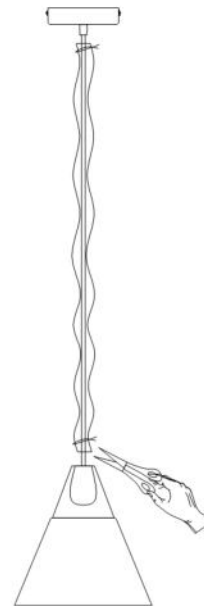

# Instruction

Collection: PENDANT  
Series: BICONES  
Model: P359-PL-220-W  
Ceiling

- Ceiling

1 x E27 (60W)

**MAYTONI**  
DECORATIVE LIGHTING

[www.maytoni.de](http://www.maytoni.de)