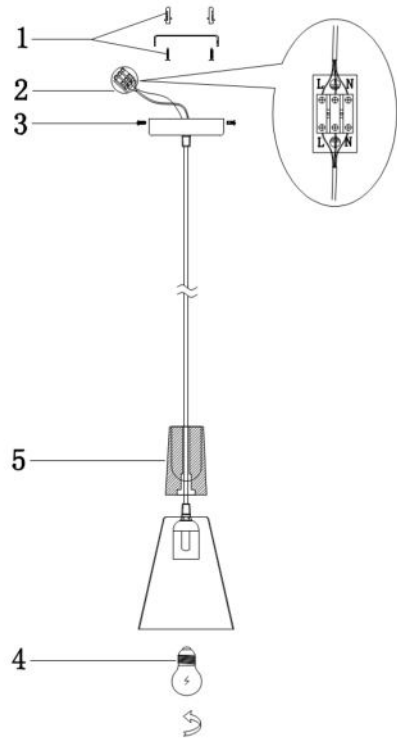

Instruction

Collection: PENDANT
Series: BICONES
Model: P359-PL-140-W
Ceiling

- Ceiling

1 x E27 (60W)

MAYTONI
DECORATIVE LIGHTING

www.maytoni.de