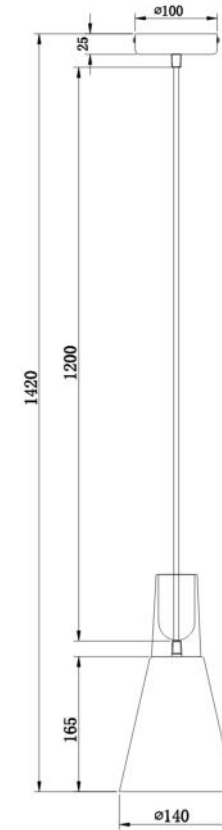

Instruction

Collection: PENDANT
Series: BICONES
Model: P359-PL-140-W
Ceiling

- Ceiling

1 x E27 (60W)

MAYTONI
DECORATIVE LIGHTING

www.maytoni.de