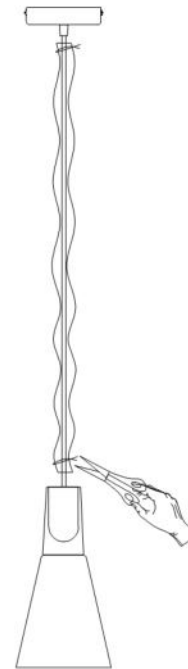

Instruction

Collection: PENDANT
Series: BICONES
Model: P359-PL-140-W
Ceiling

- Ceiling

1 x E27 (60W)

MAYTONI
DECORATIVE LIGHTING

www.maytoni.de