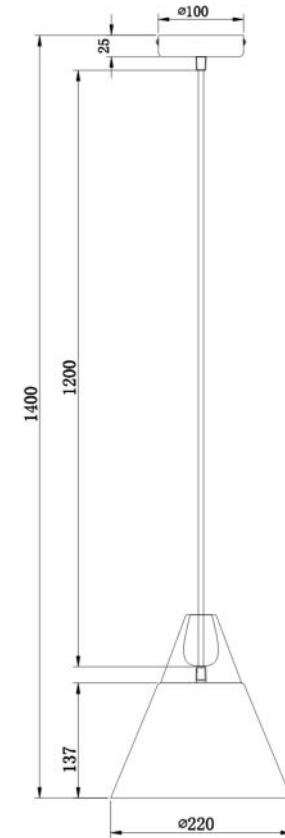

Instruction

Collection: PENDANT
Series: BICONES
Model: P359-PL-220-C
Ceiling

- Ceiling

1 x E27 (60W)

MAYTONI
DECORATIVE LIGHTING

www.maytoni.de