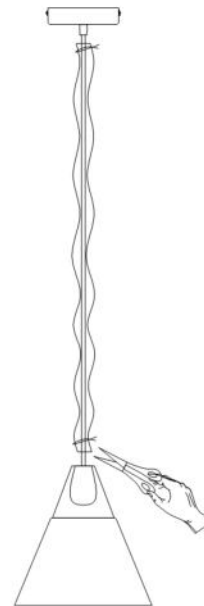

Instruction

Collection: PENDANT
Series: BICONES
Model: P359-PL-220-C
Ceiling

- Ceiling

1 x E27 (60W)

MAYTONI
DECORATIVE LIGHTING

www.maytoni.de