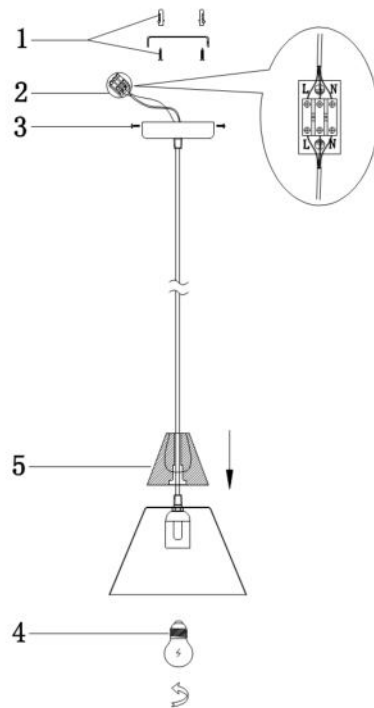

Instruction

Collection: PENDANT
Series: BICONES
Model: P359-PL-220-C
Ceiling

- Ceiling

1 x E27 (60W)

MAYTONI
DECORATIVE LIGHTING

www.maytoni.de