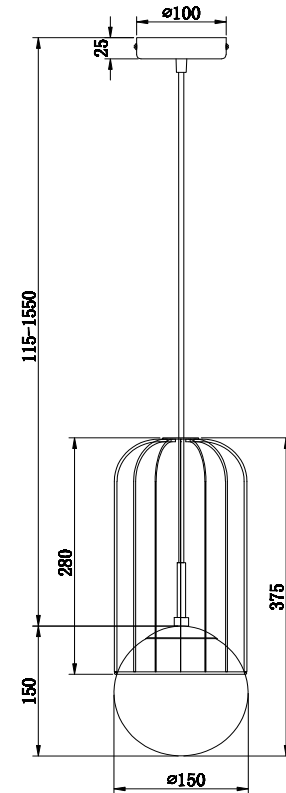

Instruction

P362PL-01G

1 x E27 (40W)

Model: P362PL-01G
Collection: Pendant
Series: Telford

Ceiling Lamps