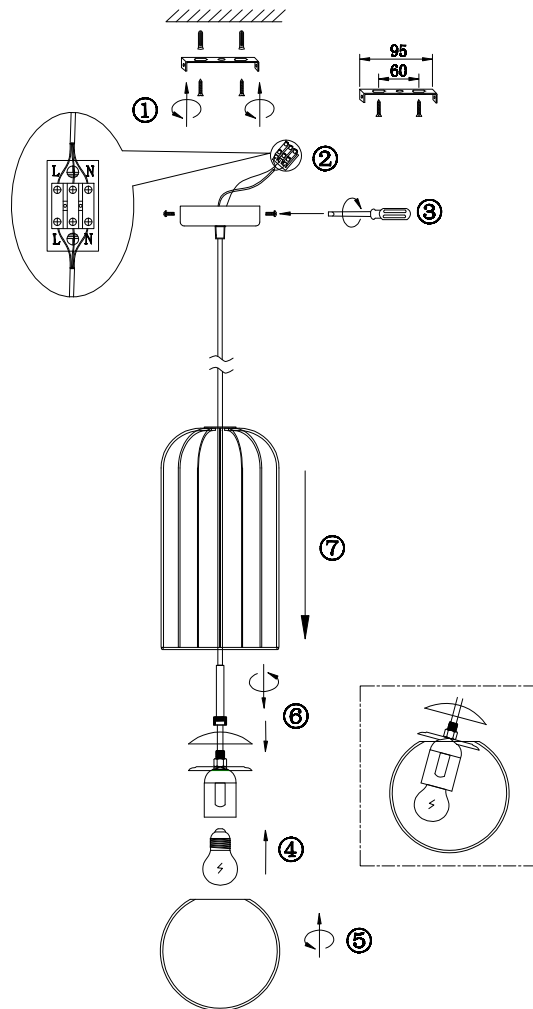

Instruction

P362PL-01G

1 x E27 (40W)

Model: P362PL-01G
Collection: Pendant
Series: Telford

Ceiling Lamps