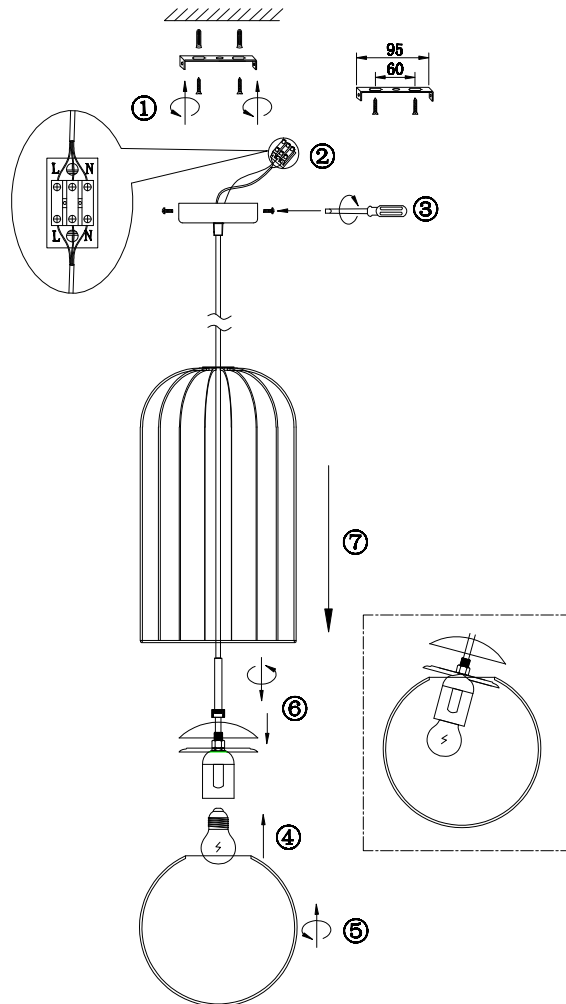

Instruction

P363PL-01G

1 x E27 (40W)

Model: P363PL-01G
Collection: Pendant
Series: Telford

Ceiling Lamps