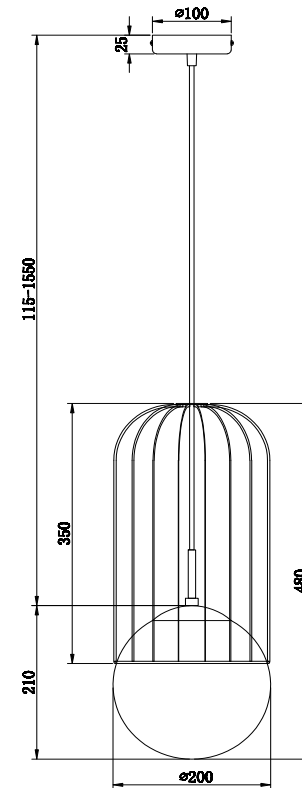

Instruction

P363PL-01G

1 x E27 (40W)

Model: P363PL-01G
Collection: Pendant
Series: Telford

Ceiling Lamps