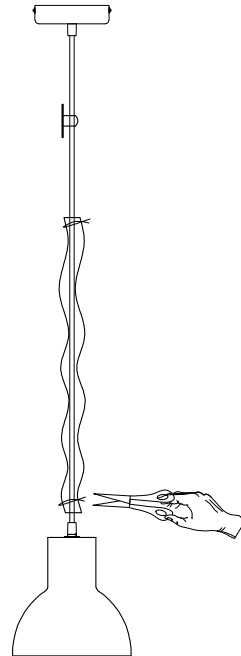

Instruction

T434-PL-01-GR

1 x E27 (60W)

Model: T434-PL-01-GR
Collection: Loft
Series: Broni

Pendant Lamps