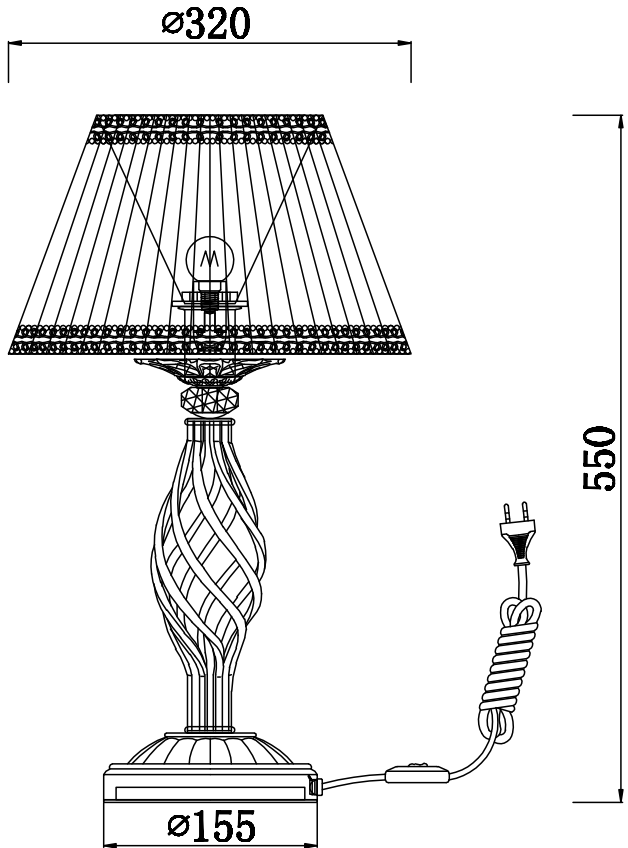

Instruction

Collection: Royal Classic
Series: Grace
Model: RC247-TL-01-R
Table lamp

– Table lamp

1 x E14 (40w)

MAYTONI
DECORATIVE LIGHTING

www.maytoni.de