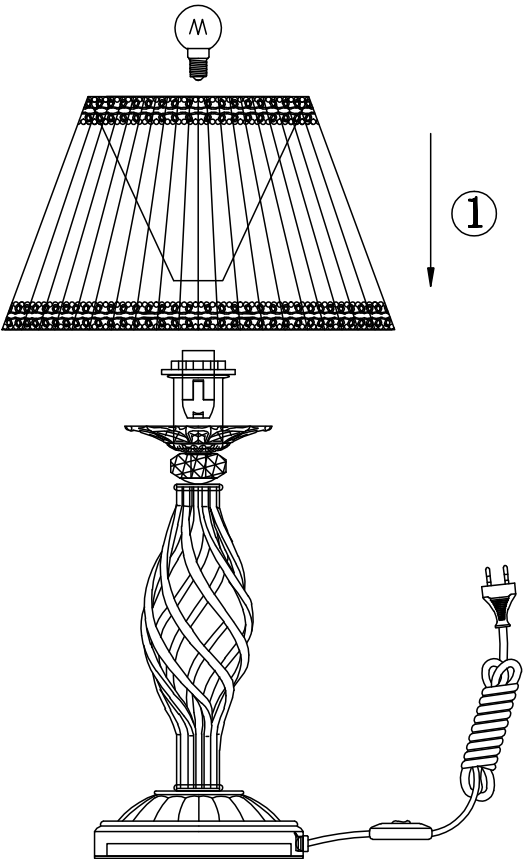

Instruction

Collection: Royal Classic
Series: Grace
Model: RC247-TL-01-R
Table lamp

– Table lamp

1 x E14 (40w)

MAYTONI
DECORATIVE LIGHTING

www.maytoni.de