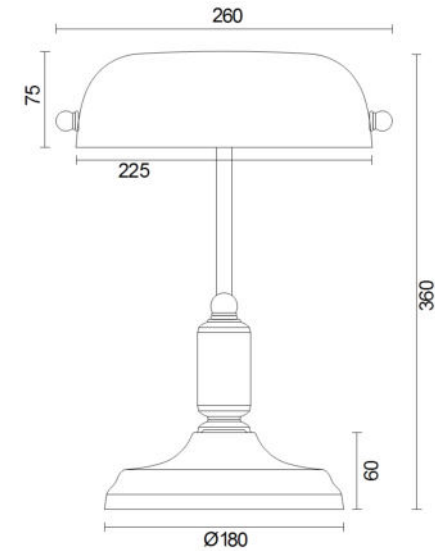

Instruction

Collection: TABLE & FLOOR

Series: KIWI

Model: Z153-TL-01-BS

Mobile

- Mobile

1 x E27 (40W)

MAYTONI
DECORATIVE LIGHTING