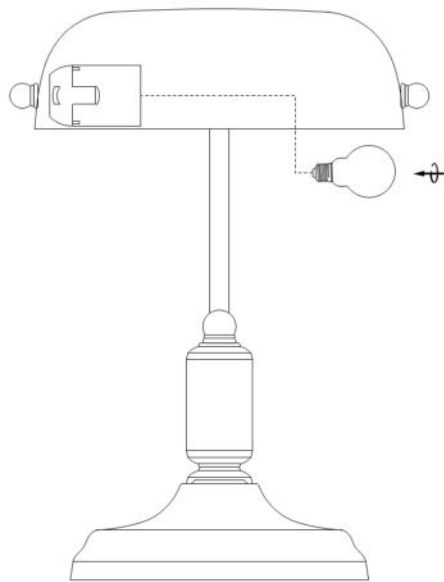

Instruction

Collection: TABLE & FLOOR

Series: KIWI

Model: Z153-TL-01-BS

Mobile

- Mobile

1 x E27 (40W)

MAYTONI
DECORATIVE LIGHTING