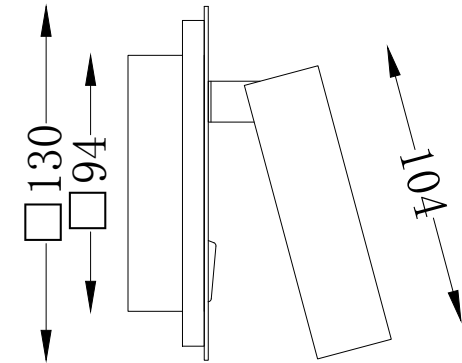

Instruction

C175-WL-01-6W-MG

MAX 9W
540 Lumen

Model: C175-WL-01-6W-MG
Collection: Ceiling & Wall

Wall Lamps