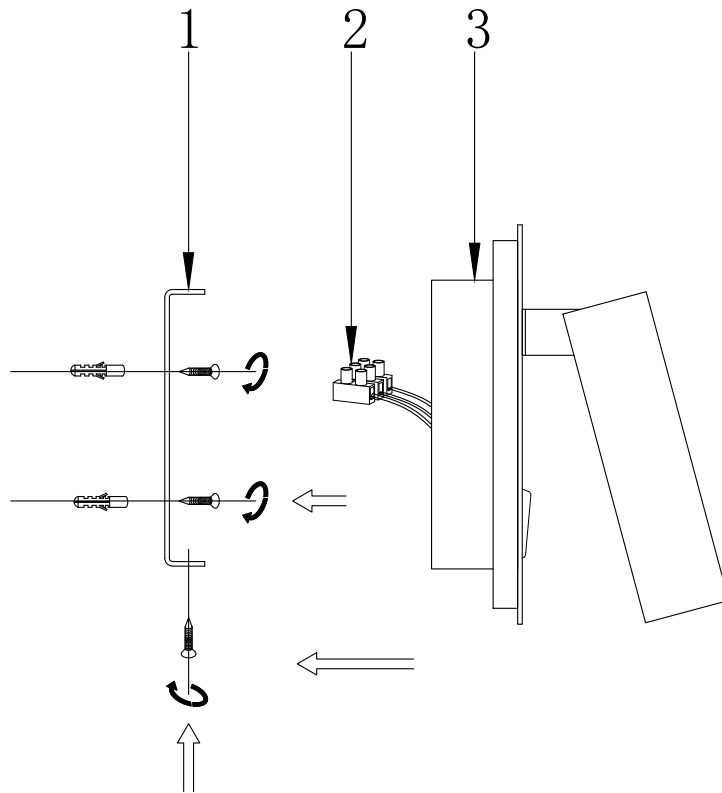

Instruction

C175-WL-01-6W-MG

MAX 9W
540 Lumen

Model: C175-WL-01-6W-MG
Collection: Ceiling & Wall

Wall Lamps