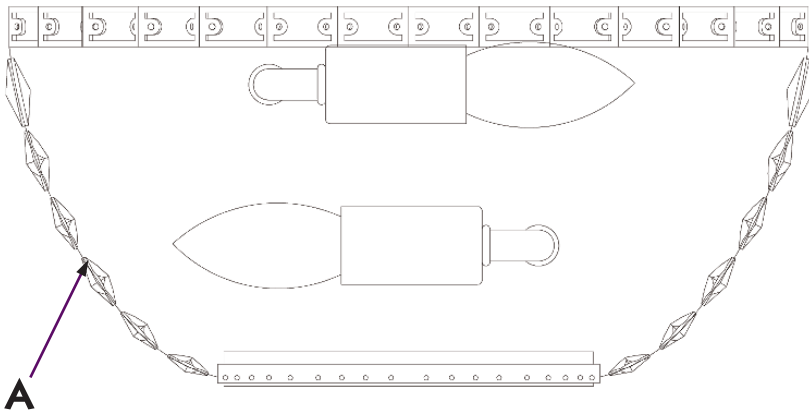

Instruction

Collection: Diamant crystal
Series: Basfor
Model: DIA100-WL-02-G
Wall

– Wall

2 x E14 (60w)

MAYTONI
DECORATIVE LIGHTING

www.maytoni.de