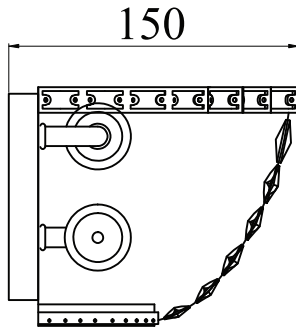

Instruction

Collection: Diamant crystal
Series: Basfor
Model: DIA100-WL-02-G
Wall

– Wall

2 x E14 (60w)

MAYTONI
DECORATIVE LIGHTING

www.maytoni.de