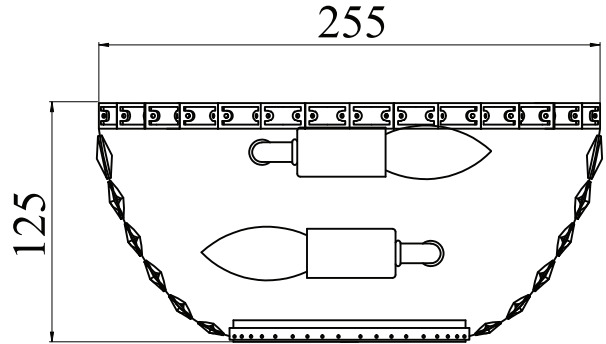

Instruction

Collection: Diamant crystal
Series: Basfor
Model: DIA100-WL-02-G
Wall

– Wall

2 x E14 (60w)

MAYTONI
DECORATIVE LIGHTING

www.maytoni.de