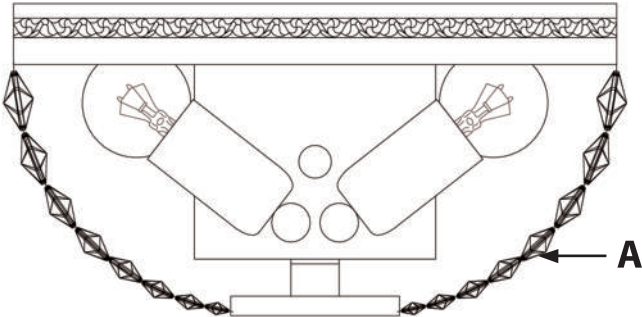

# Instruction

Collection: Diamant Crystal  
Series: Ottilia  
Model: DIA700-WL-02-G  
Wall

– Wall-mounted

2 x E14 (60w)

**MAYTONI**  
DECORATIVE LIGHTING

[www.maytoni.de](http://www.maytoni.de)