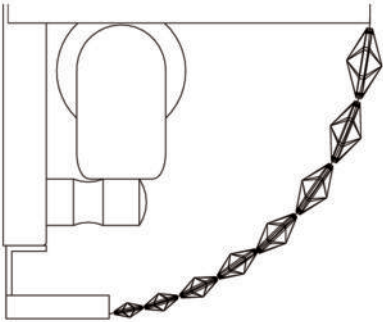

# Instruction

Collection: Diamant Crystal  
Series: Ottilia  
Model: DIA700-WL-02-G  
Wall

– Wall-mounted

2 x E14 (60w)

**MAYTONI**  
DECORATIVE LIGHTING

[www.maytoni.de](http://www.maytoni.de)