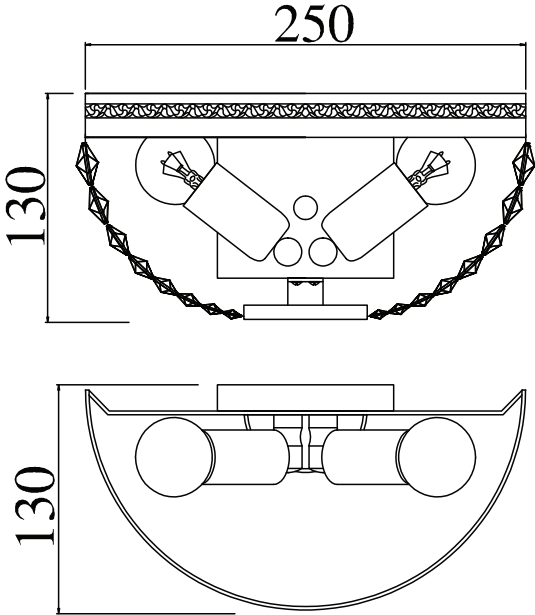

# Instruction

Collection: Diamant Crystal  
Series: Ottilia  
Model: DIA700-WL-02-G  
Wall

– Wall-mounted

2 x E14 (60w)

**MAYTONI**  
DECORATIVE LIGHTING

[www.maytoni.de](http://www.maytoni.de)