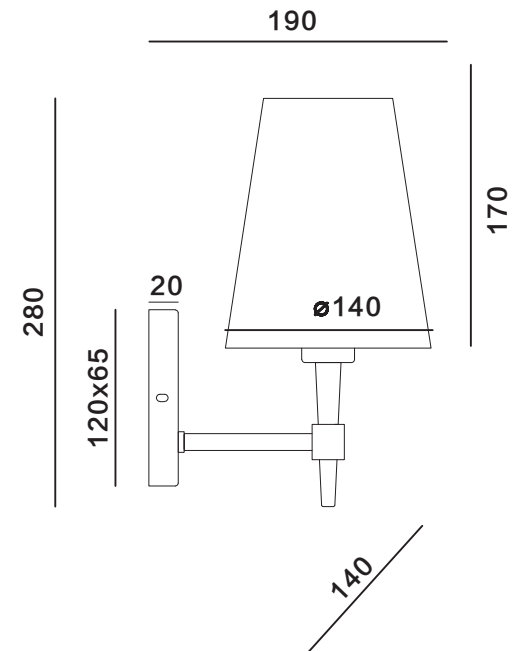

Instruction

H001WL-01BS

Model: H001WL-01BS
Collection: House
Series: Zaragoza

Wall Lamps