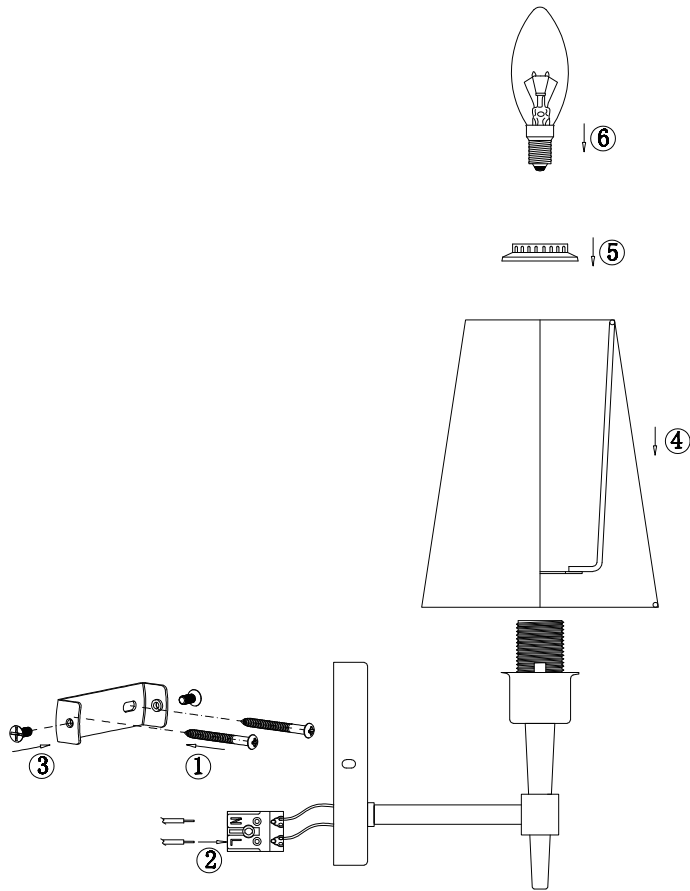

Instruction

H001WL-01BS

Model: H001WL-01BS
Collection: House
Series: Zaragoza

Wall Lamps