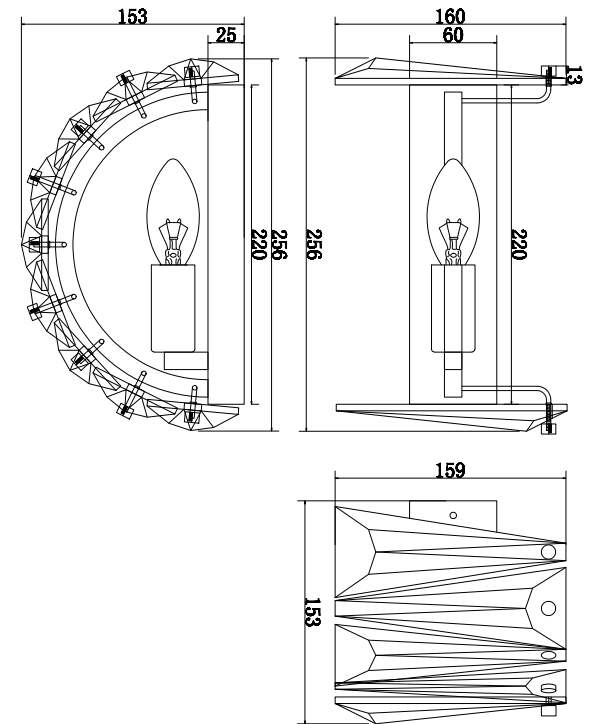

Instruction

MOD043WL-01G

1 x E14 (60W)

Model: MOD043WL-01G
Collection: Modern
Series: Puntos

Wall Lamps