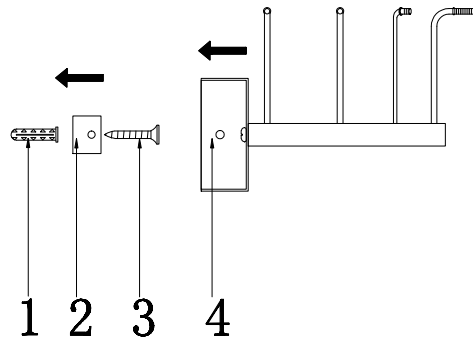

Instruction

MOD043WL-01G

1 x E14 (60W)

Model: MOD043WL-01G
Collection: Modern
Series: Puntos

Wall Lamps