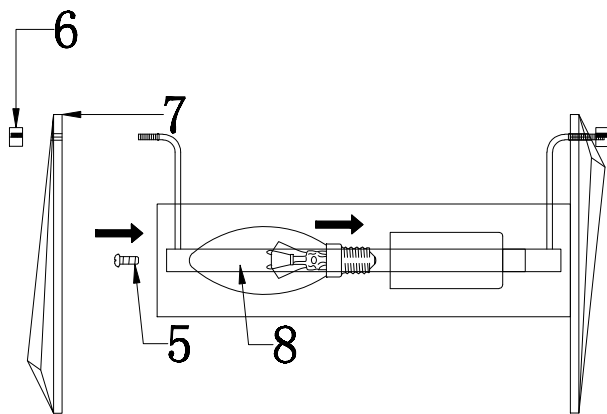

Instruction

MOD043WL-01G

1 x E14 (60W)

Model: MOD043WL-01G
Collection: Modern
Series: Puntos

Wall Lamps