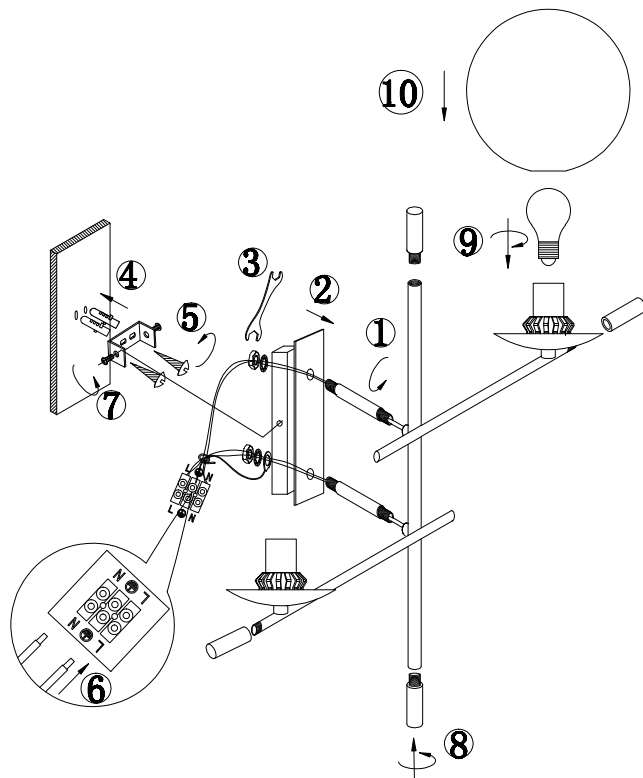

Instruction

MOD050WL-02G

2 x E14 (40W)

Model: MOD050WL-02G
Collection: Modern
Series: Nostalgia

Wall Lamps