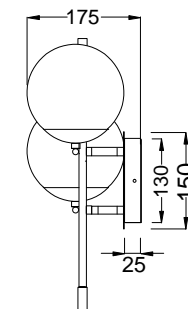

Instruction

MOD050WL-02G

2 x E14 (40W)

Model: MOD050WL-02G
Collection: Modern
Series: Nostalgia

Wall Lamps