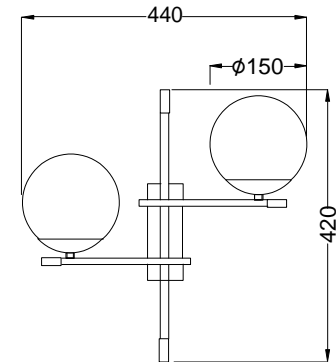

Instruction

MOD050WL-02G

2 x E14 (40W)

Model: MOD050WL-02G
Collection: Modern
Series: Nostalgia

Wall Lamps